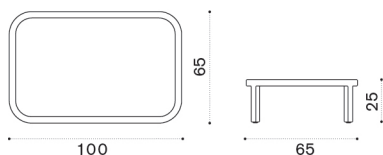

→ 10 | 1 box 104X71X33H 17 Kg