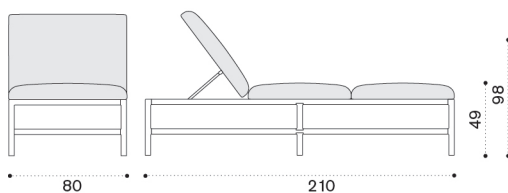

→ 29 | 1 box 82X215X51H 40 Kg