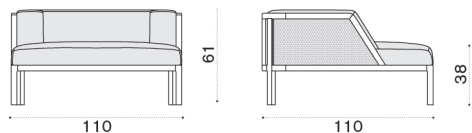

Lounge armchair