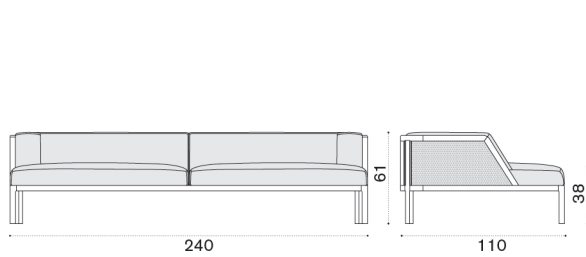

Grand Life

XL sofa

Item	Description
GLD3T1R1	Teak + light grey rope
GLD3T5R2	Pickled teak + taupe rope
GLCUDI AW25	Cushion (seat+back), nature white
GLCUDI AW24	Cushion (seat+back), nature grey
GLCUDI PP50	Cushion (seat+back), corda
COVER407	Rain cover 245 x 112 h61

→ 52 | 1 box 124X257X873H 136 Kg

Complementary back cushion for XL sofa and lounge armchair

GLCUSCAW25	Back cushion, nature white
GLCUSCAW24	Back cushion, nature grey
GLCUSCPP50	Back cushion, corda

→ 1,3