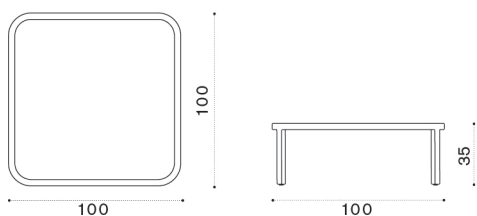

Square coffee table 100x100 h35

GLTCQH1T1LI	Teak + ice white
GLTCQH1T5LS	Pickled teak + sand
COVER409	Rain cover 102 x 102 h35

→ 15 | 1 box 106X106X42H 27,5 Kg

Sunbed

GLLET1AW25	Teak + light grey + n. white
GLLET1AW24	Teak + light grey + n. grey
GLLET1PP50	Teak + light grey + corda
GLLET5AW25	Pickled teak + taupe + n. white
GLLET5AW24	Pickled teak + taupe + n. grey
GLLET5PP50	Pickled teak + taupe + corda
COVER503	Rain cover 212 x 82 h51