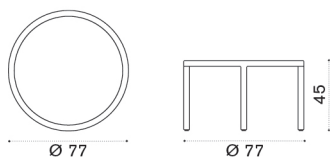

Grand Life

Design: Christophe Pillet

Coffee table Ø77 h45

Item	Description
GLTCTH2T1LI	Teak + ice white, h 45
GLTCTH2T5LS	Pickled teak + sand, h 45
COVER411	Rain cover Ø 80 h45

→ 9 | 1 box 81X81X57H 16 Kg

Rectangular coffee table 100x65 h25

GLTCRH1T1LI	Teak + ice white
GLTCRH1T5LS	Pickled teak + sand
COVER410	Rain cover 67 x 102 h25