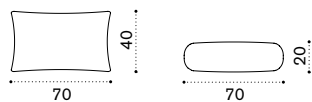

Design 40x70

→ 2

Item

- CUDERAW25
- CUDERAW24
- CUDERAW28
- CUDERA27
- CUDERA29

Description

- Cushion 70x40, nature white
- Cushion 70x40, nature grey
- Cushion 70x40, black stone
- Cushion 70x40, narval blue
- Cushion 70x40, cherry red

Design 40x40