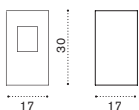

IP44 LED 4W 230V
ENERGETIC CLASS: E

Item

- STLAC66
- STLAC65
- STLAC64

Description

- Concrete mud grey
- Concrete red earth
- Concrete terracotta

15   |  1 box 25X25X34H 17 Kg

Ethimo