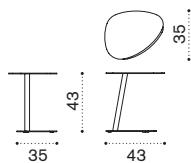

Smart

Design: Ethimo

Collection composed of:
side table.

Material

Aluminium
Warmgrey

Aluminium
Warmwhite

Aluminium
Mud Grey

Aluminium
White

Smart side table 43x35

Item

- SMTCRD44
- SMTCRD43
- SMTCRD40
- SMTCRD31

Description

- Aluminium warmgrey
- Aluminium warmwhite
- Aluminium mud grey
- Aluminium white

→ 3,5 | 1 box 38X50X60H 8,6 Kg → 2 pcs