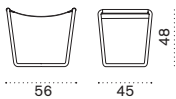

 → 4,5 |  1 box 60X50X52H 7,5 Kg

Sling

Coffee table Ø53 H43 cm

| Item | Description |
|--|-------------------------------|
|  SLTCTS56CS01 | Limestone white + white |
|  SLTCTS56CS02 | Limestone white + red stone |
|  SLTCTS56CS03 | Limestone white + purple grey |
|  SLTCTS48CS01 | Sepia black + white |
|  SLTCTS48CS02 | Sepia black + red stone |
|  SLTCTS48CS03 | Sepia black + purple grey |
|  SLTCTS57CS01 | Burnished brass + white |
|  SLTCTS57CS02 | Burnished brass + red stone |
|  SLTCTS57CS03 | Burnished brass + purple grey |
|  SLTCTSRCS01 | Warmred + white |
|  SLTCTSRCS02 | Warmred + red stone |
|  SLTCTSRCS03 | Warmred + purple |
|  SLTCTS68CS01 | Dark green + white |
|  SLTCTS68CS02 | Dark green + red stone |
|  SLTCTS68CS03 | Dark green + purple |
|  SLTCTS72CS01 | Sienna + white |
|  SLTCTS72CS02 | Sienna + red stone |
|  SLTCTS72CS03 | Sienna + purple |
|  COVER650 | Rain cover Ø53 x 43h |