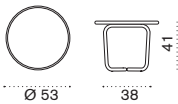

 → 4,5 |  1 box 60X50X52H 7,5 Kg

Sling

Coffee table Ø53 H43 cm

| Item | Description |
|--|-------------------------------|
|  SLTCTS56CS01 | Limestone white + white |
|  SLTCTS56CS02 | Limestone white + red stone |
|  SLTCTS56CS03 | Limestone white + purple grey |
|  SLTCTS48CS01 | Sepia black + white |
|  SLTCTS48CS02 | Sepia black + red stone |
|  SLTCTS48CS03 | Sepia black + purple grey |
|  SLTCTS57CS01 | Burnished brass + white |
|  SLTCTS57CS02 | Burnished brass + red stone |
|  SLTCTS57CS03 | Burnished brass + purple grey |
|  SLTCTSRCS01 | Warmred + white |
|  SLTCTSRCS02 | Warmred + red stone |
|  SLTCTSRCS03 | Warmred + purple |
|  SLTCTS68CS01 | Dark green + white |
|  SLTCTS68CS02 | Dark green + red stone |
|  SLTCTS68CS03 | Dark green + purple |
|  SLTCTS72CS01 | Sienna + white |
|  SLTCTS72CS02 | Sienna + red stone |
|  SLTCTS72CS03 | Sienna + purple |
|  COVER650 | Rain cover Ø53 x 43h |