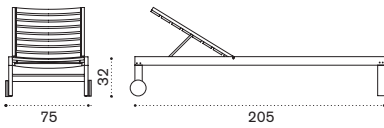

## Teak sunbed

→ 25 1 box 78X223X45,5H 74 Kg  
 → 2 pcs + 1 box for 2 cushions 78X223X20H 10 Kg