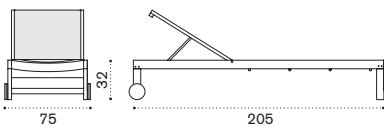

Teak + ethitex sunbed

→ 20,5 1 box 78X223X45,5H 46 Kg → 2 pcs

- SDLET1E57 Teak + white ethitex
- SDLET1E52 Teak + dove grey ethitex
- COVER140 Rain cover 210 x 70 h30

Ethimo