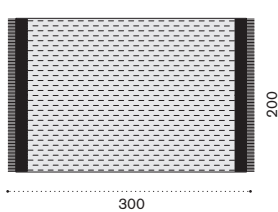

Blue indigo

MLTAPP80

Green seaweed

→ 12 | 1 box 20X213X20H 14 Kg

Goa

GOTAPP81

Blue indigo

GOTAPP80

Green seaweed

→ 12 | 1 box 20X213X20H 14 Kg

Coimbra

Petra

CMTAPP84

Coimbra, Coconut

PTTAPP83

Petra, Clay / Terracotta