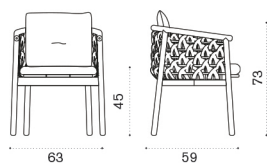

Coffee table Ø42 H43 cm

PTTCTR71PSM	Alu. + rope light grey + muschio
PTTCTR71PSN	Alu. + rope light grey + nebbia
PTTCTR63PSM	Alu. + rope laguna + muschio
PTTCTR63PSN	Alu. + rope laguna + nebbia
COVER833	Rain cover Ø43 h42

→ 13 | 2 boxes 1X 30X30X50H 6 Kg + 1X 50X50X10H 12 Kg

Patio ^{new}

Design: Zanellato / Bortotto

Coffee table 134X80 H33 cm

Item	Description
PTTCOR71PSM	Alu. + rope light grey + muschio
PTTCOR71PSN	Alu. + rope light grey + nebbia
PTTCOR63PSM	Alu. + rope laguna + muschio
PTTCOR63PSN	Alu. + rope laguna + nebbia
COVER834	Rain cover 135 x 81 h32

→ 46 | 3 boxes 1X 157X104X38H 60 Kg + 2X 50X50X40H 8 Kg

Dining armchair

PTPDT1R6371	Teak + rope laguna/light grey
PTCUPDPP46	Cushions (seat+back), White
PTCUPDPP825	Cushions (seat+back), Deep Green
PTCUPD[B]	Cushions (seat+back), Fab[B]
PTCUPD[C]	Cushions (seat+back), Fab[C]
PTCUPD[D]	Cushions (seat+back), Fab[D]
COVER835	Rain cover 64x60 h72