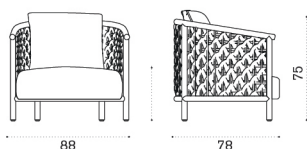

Rain cover

Rain Cover /
 Ethl-Care

Fabric categories

[B] /
 Category B

[C] /
 Category C

[D] /
 Category D

Patio ^{new}

Lounge armchair

→ 17 | 1 box 85X95X85H 37 Kg

Item	Description
PTPLT1R6371	Teak + rope laguna/light grey
PTCUPLPP46	Cushions, (seat+back), White
PTCUPLPP825	Cushions, (seat+back), Deep Green
PTCUPL[B]	Cushions, (seat+back), Fab[B]
PTCUPL[C]	Cushions, (seat+back), Fab[C]
PTCUPL[D]	Cushions, (seat+back), Fab[D]
COVER830	Rain cover 89 x 79 h77