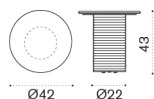

Daybed

→ 40 | 1 box 143X173X82H 57 Kg

PTDBT1R6371	Teak + rope laguna/light grey
PTCUDBPP46	Cushions, (seat+5back), White
PTCUDBPP825	Cushions, (seat+5back), Deep Green
PTCUDB[B]	Cushions, (seat+5back), Fab[B]
PTCUDB[C]	Cushions, (seat+5back), Fab[C]
PTCUDB[D]	Cushions, (seat+5back), Fab[D]
COVER832	Rain cover 171 x 141 h77

Coffee table Ø42 H43 cm

PTTCTR71PSM	Alu. + rope light grey + muschio
PTTCTR71PSN	Alu. + rope light grey + nebbia
PTTCTR63PSM	Alu. + rope laguna + muschio
PTTCTR63PSN	Alu. + rope laguna + nebbia
COVER833	Rain cover Ø43 h42

→ 13 | 2 boxes 1X 30X30X50H 6 Kg + 1X 50X50X10H 12 Kg

Patio ^{new}

Design: Zanellato / Bortotto

Coffee table 134X80 H33 cm

Item	Description
PTTCOR71PSM	Alu. + rope light grey + muschio
PTTCOR71PSN	Alu. + rope light grey + nebbia
PTTCOR63PSM	Alu. + rope laguna + muschio
PTTCOR63PSN	Alu. + rope laguna + nebbia
COVER834	Rain cover 135 x 81 h32