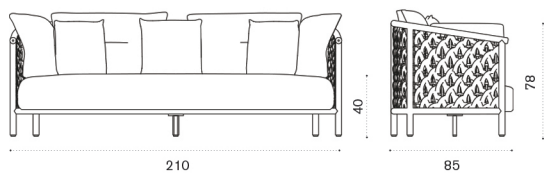

→ 29 | 1 box 88X213X82H 50 Kg

PTD3T1R6371	Teak + rope laguna/light grey
PTCUD3PP46	Cushions, (seat+4back), White
PTCUD3PP825	Cushions, (seat+4back), Deep Green
PTCUD3[B]	Cushions, (seat+4back), Fab[B]
PTCUD3[C]	Cushions, (seat+4back), Fab[C]
PTCUD3[D]	Cushions, (seat+4back), Fab[D]
COVER831	Rain cover 211 x 86 h77

Daybed