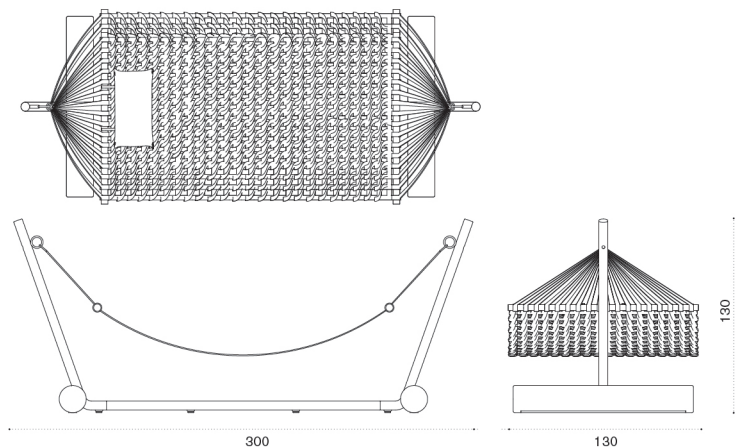

Patio ^{new}

Decorative cushion 45x45 h10 cm

Item	Description
PTCUSCM1P302	Decorative, 45x45, Madreperla
PTCUSCM1PP234	Decorative, 45x45, Papaya
PTCUSCM1C731	Decorative, 45x45, Pink Sand
PTCUSCM1[B]	Decorative, 45x45, Fab[B]
PTCUSCM1[C]	Decorative, 45x45, Fab[C]
PTCUSCM1[D]	Decorative, 45x45, Fab[D]

Free-standing hammock / Hanging hammock

PTCSTAMD56R6371	Teak + limestone w. + laguna/light grey
PTAMR6371	Hanging hammock, Teak + laguna/light grey
PTCUAMPP46	Head cushion, White
PTCUAM[B]	Head cushion, Fab[B]
PTCUAM[C]	Head cushion, Fab[C]
PTCUAM[D]	Head cushion, Fab[D]

→ 99,5 | 4 boxes 1X 30X132X21H 18 Kg + 2X 127X157X48 43.5 Kg + 1X 12X155X10H 15.5 Kg