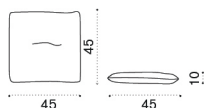

→ 99 | 2 boxes 1X 165X165X38H 122 Kg + 1X 70X70X79H 34 Kg

Oval dining table 240x120 cm

PTTPOR71MC	Alu. + rope light grey + cipollino marble
PTTPOR71MTC	Alu. + rope light grey + travertino
PTTPOR63MC	Alu. + rope laguna + cipollino marble
PTTPOR63MTC	Alu. + rope laguna + travertino
COVER829	Rain cover 241x121 h72

→ 154 | 3 boxes 1X 147X268X29H 206.5 Kg + 2X 60X60X79H 34 Kg

Patio ^{new}

Decorative cushion 45x45 h10 cm

Item	Description
PTCUSCM1P302	Decorative, 45x45, Madreperla
PTCUSCM1PP234	Decorative, 45x45, Papaya
PTCUSCM1C731	Decorative, 45x45, Pink Sand
PTCUSCM1[B]	Decorative, 45x45, Fab[B]
PTCUSCM1[C]	Decorative, 45x45, Fab[C]
PTCUSCM1[D]	Decorative, 45x45, Fab[D]