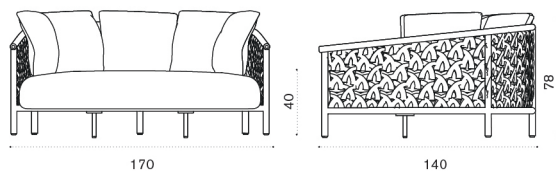

→ 40 | 1 box 143X173X82H 57 Kg

PTDBT1R6371	Teak + rope laguna/light grey
PTCUDBPP46	Cushions, (seat+5back), White
PTCUDBPP825	Cushions, (seat+5back), Deep Green
PTCUDB[B]	Cushions, (seat+5back), Fab[B]
PTCUDB[C]	Cushions, (seat+5back), Fab[C]
PTCUDB[D]	Cushions, (seat+5back), Fab[D]
COVER832	Rain cover 171 x 141 h77

Coffee table Ø42 H43 cm

PTTCTR71PSM	Alu. + rope light grey + muschio
PTTCTR71PSN	Alu. + rope light grey + nebbia
PTTCTR63PSM	Alu. + rope laguna + muschio
PTTCTR63PSN	Alu. + rope laguna + nebbia
COVER833	Rain cover Ø43 h42

→ 13 | 2 boxes 1X 30X30X50H 6 Kg + 1X 50X50X10H 12 Kg