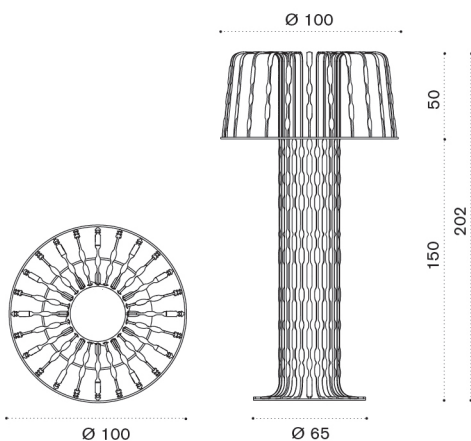

Lustra ^{new}

Lamp

Design: Luca Nichetto

Material

M38 / Metal
Olive Green

M56 / Metal
Textured
Limestone
White

M66 / Metal
Cinnamon

MG / Metal
Textured matt
Dark Grey

Lamp Ø103 H202 cm

Led lamp E27 15W, 2700K 1350
Lumen CRI 90

Item

- LULAB38
- LULAB56
- LULAB66
- LULABG

Description

- Olive green
- Limestone white
- Cinnamon
- Dark grey

→ 100 1 box 216X124X138H 131 Kg