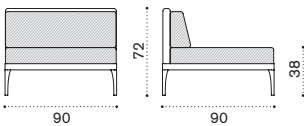

3 seater sofa

→ 36,5 | 1 box 172x102x82H 46,5 Kg

Item

Description

- IFD3D44W22 Alu. + lightwick warmgrey
- IFD3D43W23 Alu. + lightwick warmwhite

- IFCUD3AW24 Cushions, (seat+back), nature grey
- IFCUD3AW25 Cushions, (seat+back), nature white
- COVER233 Rain cover 161 x 91 h71

Lounge armchair

→ 29 | 1 box 103X103X82H 35 Kg

- IFPLD44W22 Alu. + lightwick warmgrey
- IFPLD43W23 Alu. + lightwick warmwhite

- IFCUPLAW24 Cushions, (seat+back), nature grey
- IFCUPLAW25 Cushions, (seat+back), nature white
- COVER234 Rain cover 91 x 91 h71

Ethimo

Infinity

Square coffee table 90x90

→ 15 | 1 box 93X93X28H 21 Kg

Item	Description
IFTCQD44	Alu. warmgrey
IFTCQD43	Alu. warmwhite
COVER114	Rain cover 91 x 91 h23

Rectangular coffee table 120x90

→ 18 | 1 box 92X123X28H 24 Kg

IFTCRD44	Alu. warmgrey
IFTCRD43	Alu. warmwhite
COVER115	Rain cover 121 x 91 h23

Central module

→ 27 | 1 box 103X103X82H 33 Kg

IFDMCM1D44W22	Alu. + lightwick warmgrey
IFDMCM1D43W23	Alu. + lightwick warmwhite
IFCUDMCM1AW24	Cushions, (seat+back), nature grey
IFCUDMCM1AW25	Cushions, (seat+back), nature white
COVER226	Rain cover 91 x 91 h71