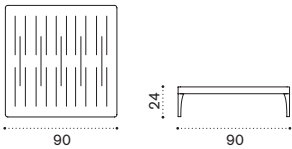

3 seater sofa

→ 36,5 | 1 box 172x102x82H 46,5 Kg

Item

Description

- IFD3D44W22 Alu. + lightwick warmgrey
- IFD3D43W23 Alu. + lightwick warmwhite

- IFCUD3AW24 Cushions, (seat+back), nature grey
- IFCUD3AW25 Cushions, (seat+back), nature white
- COVER233 Rain cover 161 x 91 h71

Lounge armchair

→ 29 | 1 box 103X103X82H 35 Kg

- IFPLD44W22 Alu. + lightwick warmgrey
- IFPLD43W23 Alu. + lightwick warmwhite

- IFCUPLAW24 Cushions, (seat+back), nature grey
- IFCUPLAW25 Cushions, (seat+back), nature white
- COVER234 Rain cover 91 x 91 h71

Ethimo

Infinity

Square coffee table 90x90

→ 15 | 1 box 93X93X28H 21 Kg

Item	Description
IFTCQD44	Alu. warmgrey
IFTCQD43	Alu. warmwhite
COVER114	Rain cover 91 x 91 h23

Rectangular coffee table 120x90

→ 18 | 1 box 92X123X28H 24 Kg