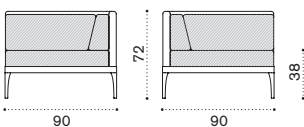

3 seater sofa

→ 36,5 | 1 box 172x102x82H 46,5 Kg

Item

Description

- IFD3D44W22 Alu. + lightwick warmgrey
- IFD3D43W23 Alu. + lightwick warmwhite

- IFCUD3AW24 Cushions, (seat+back), nature grey
- IFCUD3AW25 Cushions, (seat+back), nature white
- COVER233 Rain cover 161 x 91 h71

Ethimo

Infinity

Square coffee table 90x90

→ 15 | 1 box 93X93X28H 21 Kg

Item	Description
IFTCQD44	Alu. warmgrey
IFTCQD43	Alu. warmwhite
COVER114	Rain cover 91 x 91 h23

Rectangular coffee table 120x90

→ 18 | 1 box 92X123X28H 24 Kg

IFTCRD44	Alu. warmgrey
IFTCRD43	Alu. warmwhite
COVER115	Rain cover 121 x 91 h23

Central module

→ 27 | 1 box 103X103X82H 33 Kg

IFDMCM1D44W22	Alu. + lightwick warmgrey
IFDMCM1D43W23	Alu. + lightwick warmwhite
IFCUDMCM1AW24	Cushions, (seat+back), nature grey
IFCUDMCM1AW25	Cushions, (seat+back), nature white
COVER226	Rain cover 91 x 91 h71

Corner module

→ 28,5 | 1 box 103X103X82H 35,5 Kg

IFDMAUD44W22	Alu. + lightwick warmgrey
IFDMAUD43W23	Alu. + lightwick warmwhite
IFCUDMAUAW24	Cushions, (seat+back), nature grey
IFCUDMAUAW25	Cushions, (seat+back), nature white
COVER228	Rain cover 91 x 91 h71