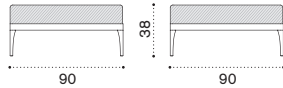

Corner module

→ 28,5 | 1 box 103X103X82H 35,5 Kg

IFDMAUD44W22	Alu. + lightwick warmgrey
IFDMAUD43W23	Alu. + lightwick warmwhite
IFCUDMAUAW24	Cushions, (seat+back), nature grey
IFCUDMAUAW25	Cushions, (seat+back), nature white
COVER228	Rain cover 91 x 91 h71

Infinity

Design: Ethimo

Collection composed of:
3 seater sofa / modular sofa
/ lounge armchair / daybed
/ pouf / coffee table
/ sun lounger.

XL central module

→ 34 | 1 box 172x102x82H 44 Kg

Item	Description
IFDMCM2D44W22	Alu. + lightwick warmgrey
IFDMCM2D43W23	Alu. + lightwick warmwhite
IFCUDMCM2AW24	Cushions, (seat+back), nature grey
IFCUDMCM2AW25	Cushions, (seat+back), nature white
COVER227	Rain cover 161 x 91 h71

Pouf

→ 20 | 1 box 103X103X48H 24 Kg

IFPUD44W22	Alu. warmgrey
IFPUD43W23	Alu. warmwhite
IFCUPUAW24	Cushion, nature grey
IFCUPUAW25	Cushion, nature white
COVER113	Rain cover 90 x 90 h35

XL corner module left