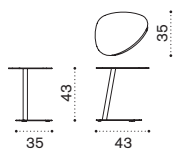

Infinity

Daybed module left

→ 37 | 1 box 172x102x82H 45,5 Kg

Item	Description
IFDMDS44W22	Left module, alu. + lightwick w.grey
IFDMDS43W23	Left module, alu. + lightwick w.white
IFCUDMDSAW24	Cushions, left (seat+back), n. grey
IFCUDMDSAW25	Cushions, left (seat+back), n. white
COVER232	Rain cover 161 x 91 h71, left

Daybed module right

→ 37 | 1 box 172x102x82H 45,5 Kg

IFDMDDD44W22	Right module, alu. + lightwick w.grey
IFDMDDD43W23	Right module, alu. + lightwick w.white
IFCUDMDDAW24	Cushions, right (seat+back), n. grey
IFCUDMDDAW25	Cushions, right (seat+back), n. white
COVER231	Rain cover 161 x 91 h71, right

Sun lounger

→ 17-13 | 1 box 75X46X211H 46 Kg → 2 pcs + 1 box cushion 120X67X16H 4 Kg
 → 17-13 | 1 box 75X46X211H 40 Kg → 2 pcs

IFLED44W22	Alu. + lightwick warmgrey
IFLED43W23	Alu. + lightwick warmwhite
IFLED44E52	Alu. warmgrey + ethitex dove grey
IFLED43E57	Alu. warmwhite + ethitex white
IFCULEAW24	Mattress, nature grey, H 7 D 66 L 195
IFCULEAW25	Mattress, nature white, H 7 D 66 L 195
COVER140	Rain cover 210 x 70 h30

Smart – side table 43x35

→ 3,5 | 1 box 38X50X60H 8,6 Kg → 2 pcs

SMTCRD44	Aluminium warmgrey
SMTCRD43	Aluminium warmwhite