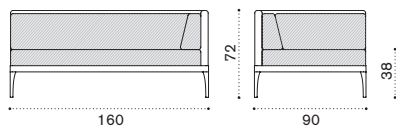

Corner module

→ 28,5 | 1 box 103X103X82H 35,5 Kg

IFDMAUD44W22	Alu. + lightwick warmgrey
IFDMAUD43W23	Alu. + lightwick warmwhite
IFCUDMAUAW24	Cushions, (seat+back), nature grey
IFCUDMAUAW25	Cushions, (seat+back), nature white
COVER228	Rain cover 91 x 91 h71

Infinity

Design: Ethimo

Collection composed of:
3 seater sofa / modular sofa
/ lounge armchair / daybed
/ pouf / coffee table
/ sun lounger.

XL central module

→ 34 | 1 box 172x102x82H 44 Kg

Item	Description
IFDMCM2D44W22	Alu. + lightwick warmgrey
IFDMCM2D43W23	Alu. + lightwick warmwhite
IFCUDMCM2AW24	Cushions, (seat+back), nature grey
IFCUDMCM2AW25	Cushions, (seat+back), nature white
COVER227	Rain cover 161 x 91 h71

Pouf

→ 20 | 1 box 103X103X48H 24 Kg

IFPUD44W22	Alu. warmgrey
IFPUD43W23	Alu. warmwhite
IFCUPUAW24	Cushion, nature grey
IFCUPUAW25	Cushion, nature white
COVER113	Rain cover 90 x 90 h35

XL corner module left