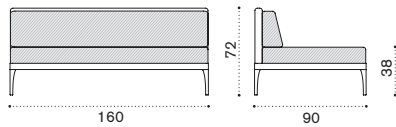

IFTCRD44	Alu. warmgrey
IFTCRD43	Alu. warmwhite
COVER115	Rain cover 121 x 91 h23

Central module

→ 27 | 1 box 103X103X82H 33 Kg

IFDMCM1D44W22	Alu. + lightwick warmgrey
IFDMCM1D43W23	Alu. + lightwick warmwhite
IFCUDMCM1AW24	Cushions, (seat+back), nature grey
IFCUDMCM1AW25	Cushions, (seat+back), nature white
COVER226	Rain cover 91 x 91 h71

Corner module

→ 28,5 | 1 box 103X103X82H 35,5 Kg

IFDMAUD44W22	Alu. + lightwick warmgrey
IFDMAUD43W23	Alu. + lightwick warmwhite
IFCUDMAUAW24	Cushions, (seat+back), nature grey
IFCUDMAUAW25	Cushions, (seat+back), nature white
COVER228	Rain cover 91 x 91 h71

Infinity

Design: Ethimo

Collection composed of:
3 seater sofa / modular sofa
/ lounge armchair / daybed
/ pouf / coffee table
/ sun lounger.

XL central module

→ 34 | 1 box 172x102x82H 44 Kg

Item	Description
IFDMCM2D44W22	Alu. + lightwick warmgrey
IFDMCM2D43W23	Alu. + lightwick warmwhite
IFCUDMCM2AW24	Cushions, (seat+back), nature grey
IFCUDMCM2AW25	Cushions, (seat+back), nature white
COVER227	Rain cover 161 x 91 h71