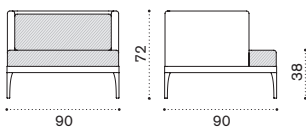

3 seater sofa

→ 36,5 | 1 box 172x102x82H 46,5 Kg

Item

Description

- IFD3D44W22 Alu. + lightwick warmgrey
- IFD3D43W23 Alu. + lightwick warmwhite

- IFCUD3AW24 Cushions, (seat+back), nature grey
- IFCUD3AW25 Cushions, (seat+back), nature white
- COVER233 Rain cover 161 x 91 h71

Lounge armchair

→ 29 | 1 box 103X103X82H 35 Kg

- IFPLD44W22 Alu. + lightwick warmgrey
- IFPLD43W23 Alu. + lightwick warmwhite

- IFCUPLAW24 Cushions, (seat+back), nature grey
- IFCUPLAW25 Cushions, (seat+back), nature white
- COVER234 Rain cover 91 x 91 h71

Ethimo

Infinity

Square coffee table 90x90

→ 15 | 1 box 93X93X28H 21 Kg

Item	Description
IFTCQD44	Alu. warmgrey
IFTCQD43	Alu. warmwhite
COVER114	Rain cover 91 x 91 h23

Rectangular coffee table 120x90

→ 18 | 1 box 92X123X28H 24 Kg