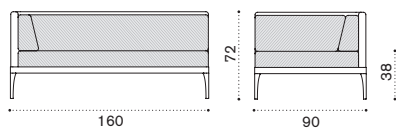

→ 38,5 | 1 box 172x102x82H 48 Kg

IFDMFDD44W22	Right module, alu. + lightwick w.grey
IFDMFDD43W23	Right module, alu. + lightwick w.white
IFCUDMFDAW24	Cushions, right (seat+back), n. grey
IFCUDMFDAW25	Cushions, right (seat+back), n. white
COVER229	Rain cover 161 x 91 h71, right