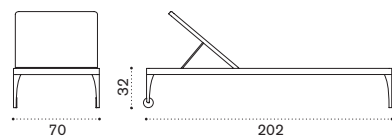

Sun lounger

→ 17-13 | 1 box 75X46X211H 46 Kg → 2 pcs + 1 box cushion 120X67X16H 4 Kg
→ 17-13 | 1 box 75X46X211H 40 Kg → 2 pcs

IFLED44W22	Alu. + lightwick warmgrey
IFLED43W23	Alu. + lightwick warmwhite
IFLED44E52	Alu. warmgrey + ethitex dove grey
IFLED43E57	Alu. warmwhite + ethitex white
IFCULEAW24	Mattress, nature grey, H 7 D 66 L 195
IFCULEAW25	Mattress, nature white, H 7 D 66 L 195
COVER140	Rain cover 210 x 70 h30