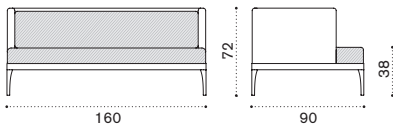

3 seater sofa

→ 36,5 | 1 box 172x102x82H 46,5 Kg

Item

Description

- IFD3D44W22 Alu. + lightwick warmgrey
- IFD3D43W23 Alu. + lightwick warmwhite

- IFCUD3AW24 Cushions, (seat+back), nature grey
- IFCUD3AW25 Cushions, (seat+back), nature white
- COVER233 Rain cover 161 x 91 h71

Lounge armchair

→ 29 | 1 box 103X103X82H 35 Kg

- IFPLD44W22 Alu. + lightwick warmgrey
- IFPLD43W23 Alu. + lightwick warmwhite

- IFCUPLAW24 Cushions, (seat+back), nature grey
- IFCUPLAW25 Cushions, (seat+back), nature white
- COVER234 Rain cover 91 x 91 h71

Smart – side table 43x35

→ 3,5 | 1 box 38X50X60H 8,6 Kg → 2 pcs

SMTCRD44	Aluminium warmgrey
SMTCRD43	Aluminium warmwhite