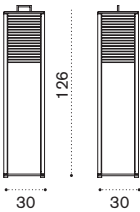

Item

 GGLATD52T1

Description

Aluminium + teak

 → 3,5   1 box 25X25X60H 5 Kg

XL floor lamp

IP44 2700° K - 1650 LUMEN
LED 230 Vac 17W
ENERGETIC CLASS: E

 GGLAXD52T1

Aluminium + teak

 → 9   1 box 34X34X134H 12 Kg

Wall lamp

IP44 2700° K - 1650 LUMEN
LED 230 Vac 17W
ENERGETIC CLASS: E

 GGLAWD52T1

Aluminium + teak

 → 3   1 box 21X28X44H 4 Kg

Ethimo