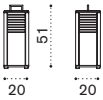

Item

 GGLATD52T1

Description

Aluminium + teak

 → 3,5   1 box 25X25X60H 5 Kg

XL floor lamp

IP44 2700° K - 1650 LUMEN
LED 230 Vac 17W
ENERGETIC CLASS: E

 GGLAXD52T1

Aluminium + teak

 → 9   1 box 34X34X134H 12 Kg

Wall lamp

IP44 2700° K - 1650 LUMEN
LED 230 Vac 17W
ENERGETIC CLASS: E

 GGLAWD52T1

Aluminium + teak

 → 3   1 box 21X28X44H 4 Kg

Ethimo