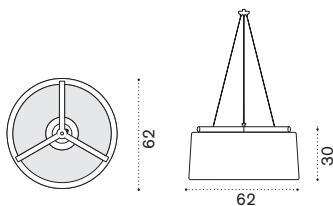

→ 8 | 1 box 67X67X40H 10 Kg

Outdoor Decor