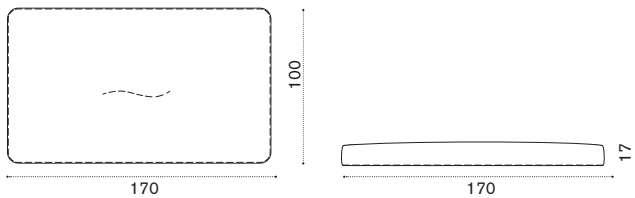

→ 12 | 1 box cushion 172X102X20H 14 Kg