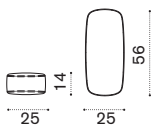

→ 1 | 1 box cushion 27X27X60H 2 Kg