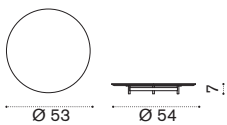

 CPTCH1DGLI	Dark grey + ice white
 CPTCH1DGLEE	Dark grey + brown
 CPTCH1DGSPS	Dark grey + acquamarina

 → 9 |  1 box 60X60X10H 11 Kg

Ethimo

Calipso ^{NEW}

Coffee table Ø53 H33

Item

Description

● ○	CPTCTH2DGLI	Dark grey + ice white
● ●	CPTCTH2DGLEE	Dark grey + brown
● ●	CPTCTH2DGPSP	Dark grey + acquamarina
<hr/>		
●	COVER665	Rain cover y 55 x h33