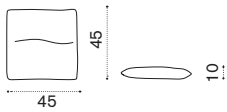

→ 1 | 1 box cushion 47X47X12H 2 Kg

Coffee table Ø53 H7

CPTCH1DGLI	Dark grey + ice white
CPTCH1DGLEE	Dark grey + brown
CPTCH1DGSPS	Dark grey + acquamarina