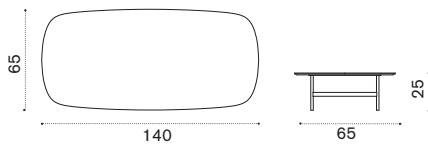

→ 30 | 1 box 145X70X28H 32 Kg

Coffee table 80x35x7H

● ○	CPTCRM1DGLI	Dark grey + ice white
● ●	CPTCRM1DGLEE	Dark grey + brown