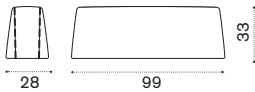

→ 5,5 | 1 box cushion 101X30X35H 7 Kg

Armrest cushion

CPCUBRO001	Armrest cushion, soft ivory melange
CPCUBRO732	Armrest cushion, aquamarine