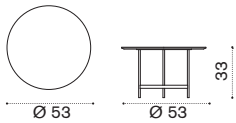

 CPTCH1DGLI	Dark grey + ice white
 CPTCH1DGLEE	Dark grey + brown
 CPTCH1DGSPS	Dark grey + acquamarina

 → 9 |  1 box 60X60X10H 11 Kg

Ethimo

Calipso ^{NEW}

Coffee table Ø53 H33

Item

Description

● ○	CPTCTH2DGLI	Dark grey + ice white
● ●	CPTCTH2DGLEE	Dark grey + brown
● ●	CPTCTH2DGPSP	Dark grey + acquamarina
<hr/>		
●	COVER665	Rain cover y 55 x h33