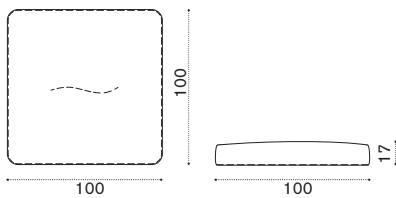

 → 39,5  |  1 box 185X125X20H 48 Kg

Module 120x240

 CPBAM3T1DG	Teak + alu. dark grey
 COVER662	Rain cover 121 x241xh34

 → 54  |  1 box 245X125X20H 60 Kg

Calipso ^{NEW}

Ilaria Marelli
Collection composed of:
S module / L module
/ XL module / mattress
/ coffee table.

FSC™ certified product

Cushion 100x100 cm

Item

- ● CPCUM1O001
- ● CPCUM1O732

Description

- Seat cushion, soft ivory melange
- Seat cushion, aquamarine

 → 7  |  1 box cushion 102X102X20H 8 Kg

Cushion 170x100 cm