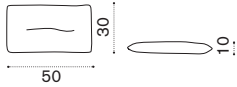

Calipso ^{NEW}

Ilaria Marelli
Collection composed of:
S module / L module
/ XL module / mattress
/ coffee table.

FSC™ certified product

Back cushion 50x30 cm

Item	Description
CPCUSCRO001	Back cushion, soft ivory melange
CPCUSCRO732	Back cushion, aquamarine
CPCUSCRO11440	Back cushion, elitis corsaro acquamarina

→ 1,5 | 1 box cushion 52X32X12H 2,5 Kg

Back cushion 45x45 cm

CPCUSCQO001	Back cushion, soft ivory melange
CPCUSCQO732	Back cushion, aquamarine
CPCUSCQO11440	Back cushion, elitis corsaro acquamarina