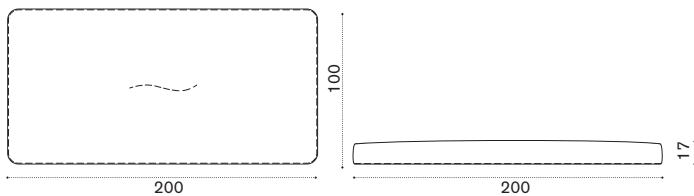

- ● CPCUM2O001
- ● CPCUM2O732

- Seat cushion, soft ivory melange
- Seat cushion, aquamarine

 → 12  |  1 box cushion 172X102X20H 14 Kg

Cushion 200x100 cm

- ● CPCUM3O001
- ● CPCUM3O732

- Seat cushion, soft ivory melange
- Seat cushion, aquamarine