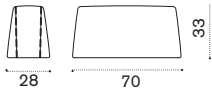

Calipso ^{NEW}

Short back cushion

Item	Description
CPCUSCM1O001	Back cushion, soft ivory melange
CPCUSCM1O732	Back cushion, aquamarine
.....	
COVER663	Rain cover 71 x 28 h33,5

→ 4 | 1 box cushion 72X30X35H 6 Kg

Long back cushion

CPCUSCM2O001	Back cushion, soft ivory melange
CPCUSCM2O732	Back cushion, aquamarine
.....	
COVER664	Rain cover 100 x28 xh 33,5