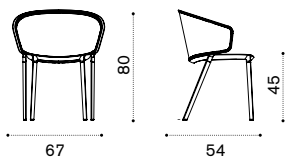

Dining armchair – Natwick

Item

Description

PVPDD43WN	Tight natwick + warmwhite
COVER408	Rain cover 70 x 57 h80