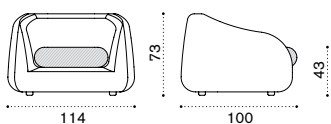

Rain cover

Ethi-Care

3 seater sofa

→ 51

Item

Description

	PHD3W20	Bark
	PHD3W21	White
	PHCUD3A1	Cushion (seat+2 back), ivory
	PHCUD3A12	Cushion (seat+2 back), dove grey
	COVER162	Rain cover 228 x 101 h72

Lounge armchair