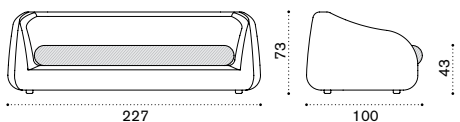

Rain cover

Ethi-Care

3 seater sofa

→ 51

Item

Description

	PHD3W20	Bark
	PHD3W21	White
	PHCUD3A1	Cushion (seat+2 back), ivory
	PHCUD3A12	Cushion (seat+2 back), dove grey
	COVER162	Rain cover 228 x 101 h72

Lounge armchair