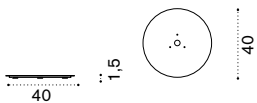

Pharos

Lamp post H 200

IP65 LED 230 VAC 15W
3000° K - 1500 LUMEN
ENERGETIC CLASS: A

Item

PHLAM1DG

Description

Dark grey

→ 4,5

Wall Lamp

IP65 LED 230 VAC 15W
3000° K - 1500 LUMEN
ENERGETIC CLASS: A

PHLAWDG

Dark grey

→ 4

Base Plate

PHBALDG

Base plate for pharos lamp posts, dark grey

→ 9