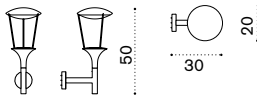

→ 4

Base Plate

PHBALDG

Base plate for pharos lamp posts, dark grey