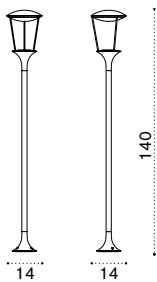

Pharos

Luca Nichetto
Collection composed of: lamp post
/ wall lamp.

Material

Aluminium
Dark Grey

Lamp post H 140

IP65 LED 230 VAC 15W
3000° K - 1500 LUMEN
ENERGETIC CLASS: A

Item

● PHLAM2DG

Description

Dark grey