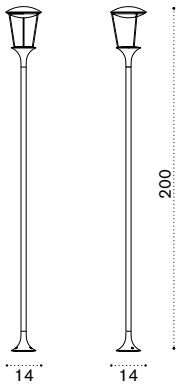

## Lamp post H 200

IP65 LED 230 VAC 15W  
3000° K - 1500 LUMEN  
ENERGETIC CLASS: A

### Description

Dark grey

→ 4,5