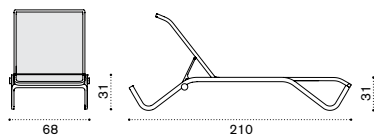

Sun lounger

Item

OCLED4357

OCLED4452

OCCULEAW24

COVER140

Description

Alu. warmwhite + white ethitex

Alu. warmgrey + dove grey ethitex

Mattress, nature grey, H 9 D 63 L 217

Rain cover 210 x 70 h30

for 2 stacked sunbeds