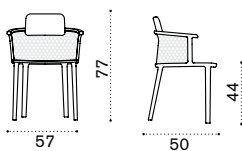

Dining armchair

Item

	NIPDD43T1	Alu. warmwhite + teak
	NIPDD44T1	Alu. warmgrey + teak
	NIPDDGT1	Alu. dark grey + teak
	NIPDD48T1	Alu. sepia black + teak
	NIPDD51T1	Alu. coffee brown + teak
	NIPDD38T1	Alu. olive green + teak
	NIPDDRT1	Alu. warmred + teak

	NICUPDSBAW25	Soft back, nature white
	NICUPDSBAW24	Soft back, nature grey
	NICUPDSBAW28	Soft back, black stone

	NICUPDAW25	Cushion, seat, nature white
	NICUPDAW24	Cushion, seat, nature grey
	NICUPDAW28	Cushion, seat, black stone

	COVER206	Rain cover 58 x 51 h76

→ 8,5

Ethimo