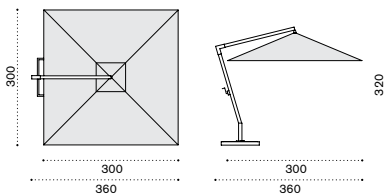

Square umbrella 3x3 m

- HOOBQFA1 Ivory + base
- HOOBQFA12 Dove grey + base
- HOOBQFA10 Lilac + base

- SETMA8PZ Concrete tiles - 8 pcs
- COVER245 Rain cover for Holiday

umbrella → 85 + tiles → 167