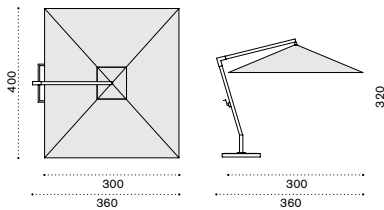

Rain cover

Ethi-Care

Rectangular umbrella 4x3 m

Item

-   HOOBRFA1
-   HOOBRFA12
-   HOOBRFA10

Description

- Ivory + base
- Dove grey + base
- Lilac + base

-  SETMA8PZ Concrete tiles - 8 pcs
-  COVER245 Rain cover for Holiday