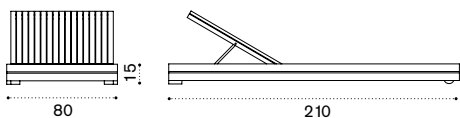

2 mattresses, ivory, D 76 L 198 H 8,5

 EZCUALA12

2 mattresses, dove grey, D 76 L 198 H 8,5

 → 91  

Sun lounger

 EZLES00T1

Teak + stainless steel

 EZCULEA1

Mattress, ivory, H 8,5 D 76 L 198

 EZCULEA12

Mattress, grey, H 8,5 D 76 L 198

 COVER138

Rain cover 211 x 81 h20

 → 37  

Ethimo