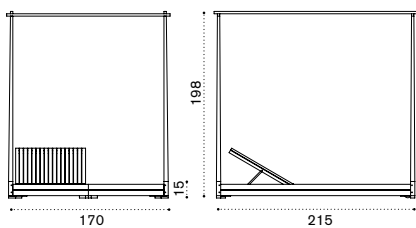

Lounge bed with curtains