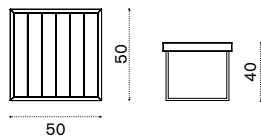

Lounge armchair

→ 14

Item

Description

- AAPLS51T1WN
Veranda, rattan
- COVER307
Rain cover 81 x 82 h70

Square coffee table 50x50

→ 9

- AATQB51T1
Veranda, teak
- COVER309
Rain cover 52 x 52 h40