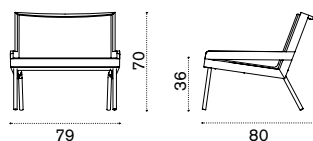

Thin Stripes
Blue Navy/White
Piping Blue Navy

Wide Stripes
Red/White

Wide Stripes
Classic Green/
White

Rain cover

Ethi-Care

Allaperto Veranda ^{NEW}

Matteo Thun & Antonio Rodriguez
Collection composed of: lounge armchair
/ square and rectangular coffee table
/ hanging armchair.

Lounge armchair

→ 14

Item

Description

- AAPLS51T1WN
Veranda, rattan
- COVER307
Rain cover 81 x 82 h70

Square coffee table 50x50

→ 9

- AATQB51T1
Veranda, teak
- COVER309
Rain cover 52 x 52 h40