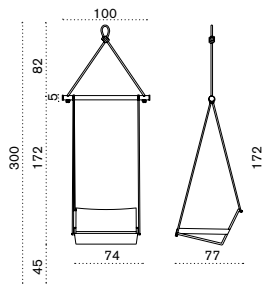

Allaperto Veranda ^{NEW}

Hanging armchair

Item

Description

●●● AAPLAS51T1WN

Veranda, rattan

→ 19

Complementary cushions

- AACUDEQA102 40x40, classic green piping white
- AACUDEQA103 40x40, wide stripes classic green/white
- AACUDEQA104 40x40, red piping white
- AACUDEQA105 40x40, wide stripes red/white
- AACUDEQA107 40x40, blue navy piping white
- AACUDEQA108 40x40, wide stripes blue navy/white
- AACULBM2A101 50x30, thin stripes green/white piping green
- AACULBM2A106 50x30, thin stripes blue/white piping blue
- AACULBM2A119 50x30, thin stripes red/white piping red