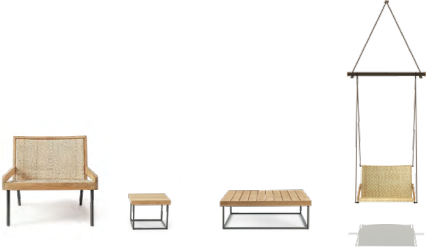

Allaperto Veranda ^{NEW}

Matteo Thun & Antonio Rodriguez
Collection composed of: lounge armchair
/ square and rectangular coffee table
/ hanging armchair.

Material

Metal Coffee
Brown

Natural
Teak

Natural
Rattan

Cushion

Blue Navy
Piping White

Classic Green
Piping White

Thin Stripes
Classic Green/
White Piping
Green

Thin Stripes
Red/White
Piping Red

Cushion

Red
Piping White

Wide Stripes
Blue Navy/White

Thin Stripes
Blue Navy/White
Piping Blue Navy

Wide Stripes
Red/White

Wide Stripes
Classic Green/
White

Rain cover

Ethi-Care

Allaperto Veranda ^{NEW}

Matteo Thun & Antonio Rodriguez
Collection composed of: lounge armchair
/ square and rectangular coffee table
/ hanging armchair.