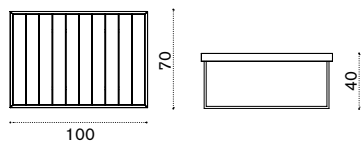

→ 16

- AATCRB51T1
  Veranda, teak
- COVER310
  Rain cover 102 x 72 h40