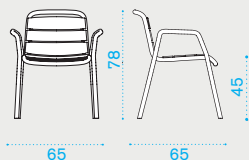

Stitch

Material

Metal Warmwhite Metal Warmgrey Metal Poppy Red Natural Teak

Dining armchair

 → 9  |  → 4  H 94 D 68 L 68  → 41,5

<u>Item</u>	<u>Description</u>
 SCPDB43T1	Metal warmwhite + teak
 SCPDB44T1	Metal warmgrey + teak
 SCPDB47T1	Metal poppy red + teak
 COVER155	Rain cover 76 x 66 h105 for 4 stacked armchairs