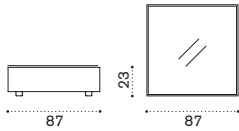

Cube

Design: Ethimo

Collection composed of:
3 seater sofa / lounge armchair
/ pouf / modular sofa / footstool
/ coffee table / double and single
sunbed.

Square coffee table 87x87 with glass

→ 17,5 | 1 box 96X96X33H 14 Kg

Item	Description

	CBTCQW20	Bark
	CBTCQW21	White
	COVER114	Rain cover 91 x 91 h23

Rectangular coffee table 120x80 with glass