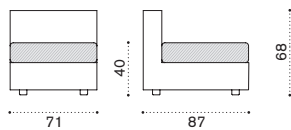

→ 19 | 1 box 90X73X72H 21,5 Kg

- CBDMCW20 Bark
- CBDMCW21 White

- CBCUDMCA1 Cushion (seat+back), ivory
- CBCUDMCA12 Cushion (seat+back), dove grey
- COVER159 Rain cover 72 x 88 h67

Footstool

→ 5,2 | 1 box 48X48X47H 7 Kg

- CBFSW20 Bark
- CBFSW21 White