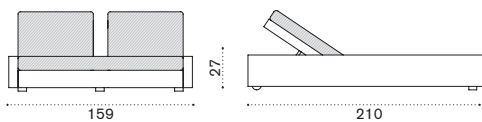

→ 68 | | 1 box 170X216X33H 7 8 Kg

	CBLDW20	Bark
	CBLDW21	White
	CBCULDA1	Mattress, ivory, H 10 D 128 L 205
	CBCULDA12	Mattress, dove grey, H 10 D 128 L 205
	COVER161	Rain cover 211 x 163 h26

Ethimo