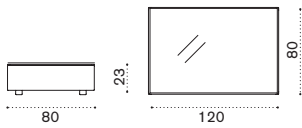

→ 22 | 1 box 91X129X33H 18 Kg

	CBTCRW20	Bark
	CBTCRW21	White
	COVER115	Rain cover 121 x 91 h23

Sunbed