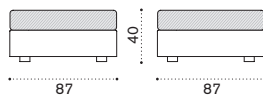

Cube

Pouf

→ 9 | 1 box 96X96X42H 14 Kg

Item

Description

- CBPUW20 Bark
- CBPUW21 White

- CBCUPUA1 Cushion, ivory
- CBCUPUA12 Cushion, dove grey
- COVER113 Rain cover 90 x 90 h35

Corner module