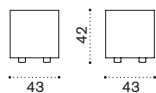

→ 5,2 | 1 box 48X48X47H 7 Kg

- CBFSW20 Bark
- CBFSW21 White