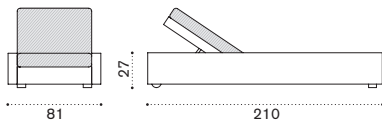

→ 39,5 | | 1 box 86X216X33H 38 Kg

	CBLEW20	Bark
	CBLEW21	White
	CBCULEA1	Mattress, ivory, H 10 D 64 L 205
	CBCULEA12	Mattress, dove grey, H 10 D 64 L 205
	COVER160	Rain cover 211 x 82 h26

Double sunbed