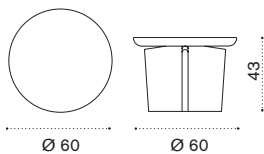

### Table Ø40x54

#### Description

Teak + black cork + glass top

COVER726

Rain cover Ø41 h54

→ 8 | 1 box 45X45X60H 15 Kg

### Table Ø60x43

CSTCTM2T1BC

Teak + black cork + glass top

COVER725

Rain cover Ø61 h43

→ 10 | 1 box 65X65X50H 17 Kg

### Table Ø100x33

CSTCTM3T1BC

Teak + black cork + glass top

COVER724

Rain cover Ø101 h33

→ 18 | 1 box 105X105X52H 30 Kg

Ethimo