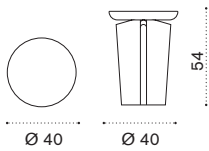

# Cross <sup>new</sup>

Design: Patrick Norguet

Collection composed of:  
round coffee table Ø40x54  
/ round coffee table Ø60x43  
/ round coffee table Ø100x33

FSC™ certified product

### Table Ø40x54