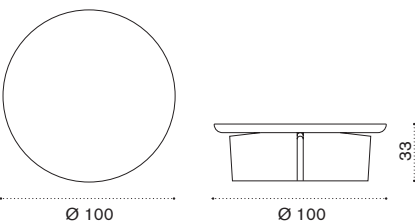

### Table Ø40x54

#### Description

Teak + black cork + glass top

COVER726

Rain cover Ø41 h54

→ 8 | 1 box 45X45X60H 15 Kg

### Table Ø60x43

CSTCTM2T1BC

Teak + black cork + glass top

COVER725

Rain cover Ø61 h43

→ 10 | 1 box 65X65X50H 17 Kg

### Table Ø100x33

CSTCTM3T1BC

Teak + black cork + glass top

COVER724

Rain cover Ø101 h33

→ 18 | 1 box 105X105X52H 30 Kg

Ethimo