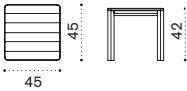

Clay

Design: Ethimo

Collection composed of:
coffee table

FSC™ certified product

Material

Pickled
Teak

Natural
Teak

Square coffee table 45x45

Item

-  CYTCQT5
-  CYTCQT1

Description

- Pickled teak
- Teak

 → 7  |  1 box 52X54X18H 9 Kg