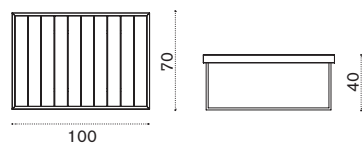

Rectangular coffee table 100x70

→ 16 | 1 box 77X106X47H 21 Kg

AATCRB51T1	Mountain, tartan, teak
COVER310	Rain cover 102 x 72 h40

Ethimo