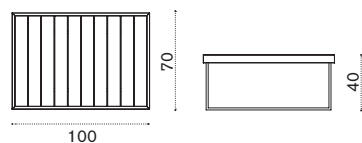

Rectangular coffee table 100x70

→ 16 | 1 box 77X106X47H 21 Kg

AATCRB51T5 Urban, pickled teak

COVER310 Rain cover 102 x 72 h40