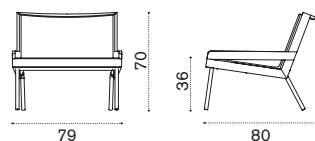

-  AACULBM2A101 50x30, thin stripes green/white piping green
-  AACULBM2A106 50x30, thin stripes blue/white piping blue
-  AACULBM2A119 50x30, thin stripes red/white piping red

 → 0,5

Allaperto Veranda

Design: Matteo Thun & Antonio Rodriguez

Collection composed of: lounge armchair
/ square and rectangular coffee table
/ hanging armchair.

FSC™ certified product

Lounge armchair

→ 14 | 1 box 86X89X82H 25,5 Kg

Item	Description
------	-------------