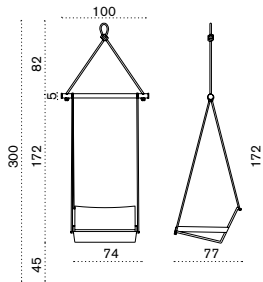

2 seater sofa

→ 21 | 1 box 86X133X82H 37 Kg

- | | |
|--------------|-------------------------|
| AAD2S51T1RFG | Nautic, rope |
| COVER308 | Rain cover 126 x 82 h70 |

Square coffee table 50x50

→ 9 | 1 box 57X57X47H 10 Kg

- | | |
|-----------|------------------------|
| AATQB51T1 | Mountain, tartan, teak |
| COVER309 | Rain cover 52 x 52 h40 |

Rectangular coffee table 100x70

→ 16 | 1 box 77X106X47H 21 Kg

- | | |
|------------|-------------------------|
| AATCRB51T1 | Mountain, tartan, teak |
| COVER310 | Rain cover 102 x 72 h40 |

Ethimo

Allaperto Nautic

Hanging armchair

Item

Description

-  AAPLAS51T1RFG Nautic, rope

-  COVER637 Rain cover swing

 → 19  |  3 boxes 1X 85X90X55H 10 Kg + 1X 150X85X6H 9 Kg + 1X 110x10x10H 4 Kg