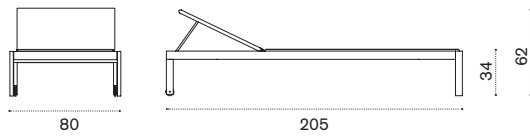

Allaperto Urban

Design: Matteo Thun & Antonio Rodriguez

Collection composed of: lounge armchair / 2 seater sofa / square and rectangular coffee table / sunbed / lounge bed.

FSC™ certified product

Sunbed

→ 37 | 1 box 85X210X22H 45 Kg

Item

Description

	AALES51T5E37	Urban, cappuccino
	COVER315	Rain cover 207 x 82 h34