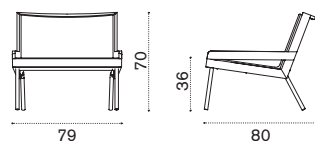

FSC™ certified product

Lounge armchair

→ 14 | 1 box 86X89X82H 22,5 Kg

Item	Description
------	-------------

- | | |
|--------------|------------------------|
| AAPLS51T1RFG | Nautic, rope |
| COVER307 | Rain cover 81 x 82 h70 |

2 seater sofa

→ 21 | 1 box 86X133X82H 37 Kg

- | | |
|--------------|-------------------------|
| AAD2S51T1RFG | Nautic, rope |
| COVER308 | Rain cover 126 x 82 h70 |

Square coffee table 50x50

→ 9 | 1 box 57X57X47H 10 Kg