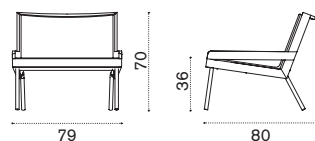

Allaperto Urban

Design: Matteo Thun & Antonio Rodriguez

Collection composed of: lounge armchair / 2 seater sofa / square and rectangular coffee table / sunbed / lounge bed.

FSC™ certified product

Lounge armchair

→ 14 | 1 box 86X89X82H 21 Kg

Item

Description

AAPLS51T5E37 Urban, cappuccino

COVER307 Rain cover 81 x 82 h70

2 seater sofa