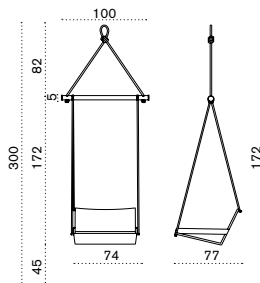

Lounge bed with curtain

-  AAALB51T5W20 Mountain, Bark

-   AACUALAW39 2 Mattresses, espresso
-  AACULBA31 Cushion, lumbar, red navajo/velvet blue

 → 114    3 boxes 2X 85X210X22H 45 Kg + 1X 177X215X15H 50,5 Kg

Hanging armchair

-  AAPLAS51T5W20 Mountain, pickled teak

-  AACULBA31 Cushion, lumbar, red navajo/velvet blue
-  COVER637 Rain cover swing

 → 19   3 boxes 1X 85X90X55H 10 Kg + 1X 150X85X6H 9 Kg + 1X 110x10x10H 4 Kg