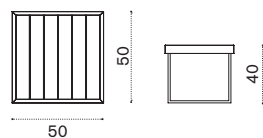

→ 9 | 1 box 57X57X47H 10 Kg

AATCQB51T5	Mountain, pickled teak
COVER309	Rain cover 52 x 52 h40