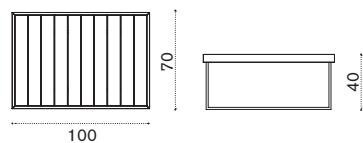

→ 16 | 1 box 77X106X47H 21 Kg

AATCRB51T1	Veranda, teak

COVER310	Rain cover 102 x 72 h40