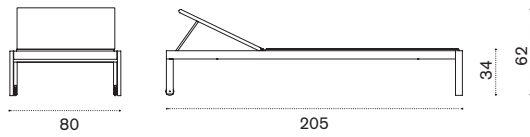

Sunbed

Item

Description

- AALES51T5W20 Mountain, Bark

- AACULEAW39 Mattress, espresso
- AACULBA31 Cushion, lumbar, red navajo/velvet blue
- COVER315 Rain cover 207 x 82 h34

→ 37 1 box 85X210X22H 49 Kg