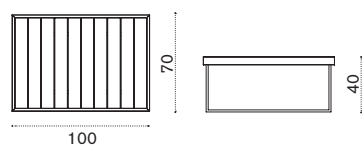

Rectangular coffee table 100x70

→ 16 | 1 box 77X106X47H 21 Kg

AATCRB51T5	Mountain, pickled teakin
COVER310	Rain cover 102 x 72 h40