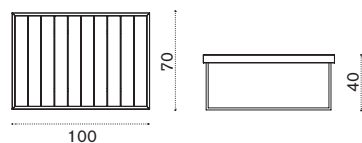

Rectangular coffee table 100x70

→ 16 | 1 box 77X106X47H 21 Kg

	AATCRB51T1	Mountain, tartan, teak
	COVER310	Rain cover 102 x 72 h40