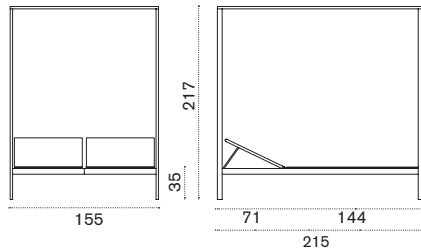

Lounge bed with curtain

→ 114 | 3 boxes 2X 85X210X22H 45 Kg + 1X 177X215X15H 50,5 Kg

	AAALB51T5E37	Urban, cappuccino