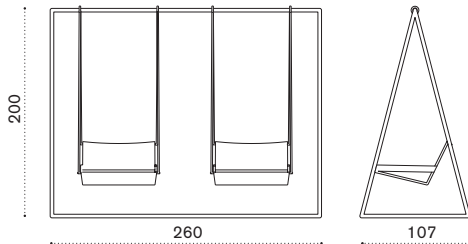

Free-standing outdoor swings