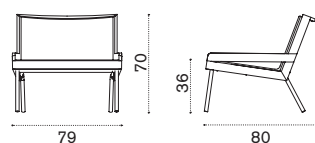

Allaperto Mountain

Design: Matteo Thun & Antonio Rodriguez

Matteo Thun & Antonio Rodriguez
Collection composed of: lounge armchair
/ 2 seater sofa / square and rectangular coffee table /
sunbed / lounge bed / hanging armchair / free-standing
outdoor swings.

FSC™ certified product

Lounge armchair

→ 14 | 1 box 89X86X82H 25,5 Kg

Item	Description
AAPLS51T5W20	Mountain, Bark
AACUSEPLAW39	Cushion, seat, espresso
AACULBA31	Cushion, lumbar, red navajo/velvet blue
AASBPPMA	Sleeping bag
COVER307	Rain cover 81 x 82 h70

2 seater sofa