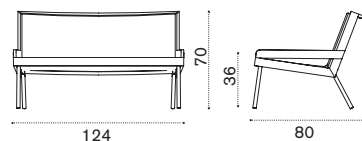

→ 21 | 1 box 86X133X82H 37 Kg

AAD2S51T5E37 Urban, cappuccino

COVER308 Rain cover 126 x 82 h70

Square coffee table 50x50