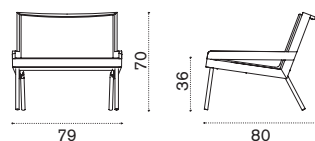

Allaperto Mountain Tartan

Collection composed of: lounge armchair / 2 seater sofa / square and rectangular coffee table.

FSC™ certified product

Design: Matteo Thun & Antonio Rodriguez

Lounge armchair

→ 14 | 1 box 86X89X82H 21,5 Kg

Item	Description

	AAPLS51T1E38	Mountain, tartan
	AACULBA31	Cushion, lumbar, red navajo/velvet blue
	AASBPPMA	Sleeping bag
	COVER307	Rain cover 81 x 82 h70

2 seater sofa