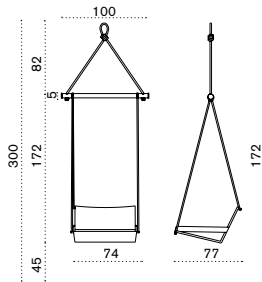

COVER309	Rain cover 52 x 52 h40
----------	------------------------

Rectangular coffee table 100x70

→ 16 | 1 box 77X106X47H 21 Kg

AATCRB51T1	Veranda, teak
------------	---------------

COVER310	Rain cover 102 x 72 h40
----------	-------------------------

Allaperto Veranda

Hanging armchair

Item

Description

	AAPLAS51T1WN	Veranda, rattan
	COVER637	Rain cover swing

 → 19  |  3 boxes 1X 85X90X55H 10 Kg + 1X 150X85X6H 9 Kg + 1X 110x10x10H 4 Kg

Complementary cushions