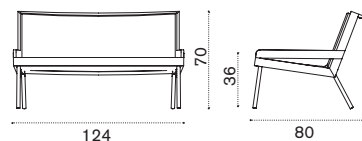

FSC™ certified product

Lounge armchair

→ 14 | 1 box 86X89X82H 22,5 Kg

Item	Description
------	-------------

- | | |
|--------------|------------------------|
| AAPLS51T1RFG | Nautic, rope |
| COVER307 | Rain cover 81 x 82 h70 |

2 seater sofa

→ 21 | 1 box 86X133X82H 37 Kg

- | | |
|--------------|-------------------------|
| AAD2S51T1RFG | Nautic, rope |
| COVER308 | Rain cover 126 x 82 h70 |

Square coffee table 50x50

→ 9 | 1 box 57X57X47H 10 Kg