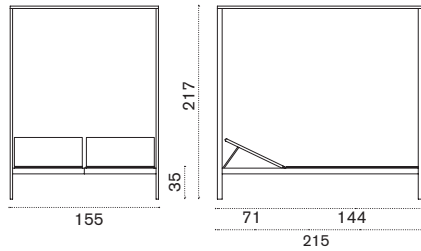

Lounge bed with curtain

- AAALB51T5W20 Mountain, Bark

- AACUALAW39 2 Mattresses, espresso
- AACULBA31 Cushion, lumbar, red navajo/velvet blue

→ 114 3 boxes 2X 85X210X22H 45 Kg + 1X 177X215X15H 50,5 Kg

Hanging armchair