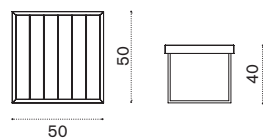

→ 9 | 1 box 57X57X47H 10 Kg

	AATCQB51T1	Mountain, tartan, teak
	COVER309	Rain cover 52 x 52 h40