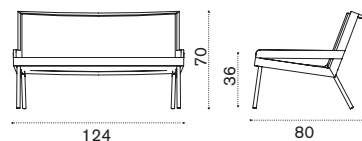

→ 21 | 1 box 86X133X82H 37,5 Kg

	AAD2S51T1E38	Mountain, tartan
	AACULBA31	Cushion, lumbar, red navajo/velvet blue
	AASBPPMA	Sleeping bag
	COVER308	Rain cover 126 x 82 h70

Square coffee table 50x50