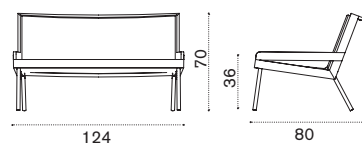

→ 21 | 1 box 86X133X82H 37 Kg

AAD2S51T5W20	Mountain, Bark
AACUSED2AW39	Cushion, seat, espresso
AACULBA31	Cushion, lumbar, red navajo/velvet blue
AASBPPMA	Sleeping bag
COVER308	Rain cover 126 x 82 h70

Square coffee table 50x50