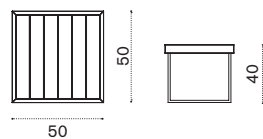

→ 9 | 1 box 57X57X47H 10 Kg

AATQB51T1	Veranda, teak

COVER309	Rain cover 52 x 52 h40

Rectangular coffee table 100x70