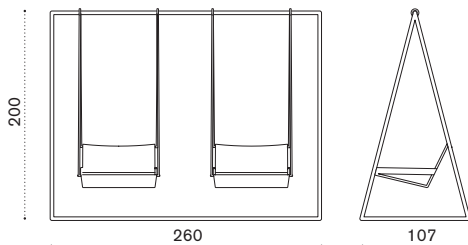

Free-standing outdoor swings