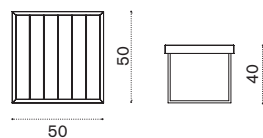

COVER307 Rain cover 81 x 82 h70

2 seater sofa

→ 21 | 1 box 86X133X82H 37 Kg

AAD2S51T5E37 Urban, cappuccino

COVER308 Rain cover 126 x 82 h70

Square coffee table 50x50

→ 9 | 1 box 57X57X47H 10 Kg

AATCQB51T5 Urban, pickled teak