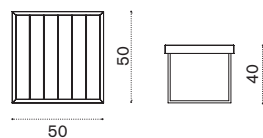

FSC™ certified product

Lounge armchair

→ 14 | 1 box 86X89X82H 22,5 Kg

Item	Description
------	-------------

- | | |
|--------------|------------------------|
| AAPLS51T1RFG | Nautic, rope |
| COVER307 | Rain cover 81 x 82 h70 |

2 seater sofa

→ 21 | 1 box 86X133X82H 37 Kg

- | | |
|--------------|-------------------------|
| AAD2S51T1RFG | Nautic, rope |
| COVER308 | Rain cover 126 x 82 h70 |

Square coffee table 50x50

→ 9 | 1 box 57X57X47H 10 Kg