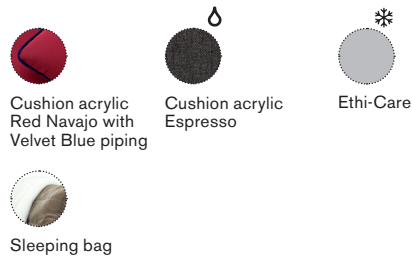

Accessories