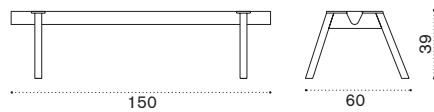

Beam L 150 with legs

Item

- ACTRCM1D59
- ACTRCM1D58
- ACTRCM1D43
- ACTRCM1D51

Description

- Alu. black red
- Alu. moss green
- Alu. warm white
- Alu. coffee brown

→ 10,5 | 1 box 64X154X44H 13 Kg