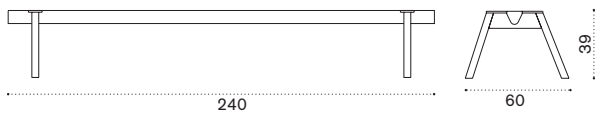

Sport Collection / Ace

Beam L 240 with legs

Item

- ACTRCM3D59
- ACTRCM3D58
- ACTRCM3D43
- ACTRCM3D51

Description

- Alu. black red
- Alu. moss green
- Alu. warm white
- Alu. coffee brown

→ 13,5 | 1 box 64X244X44H 17 Kg

Beam L 300 with legs