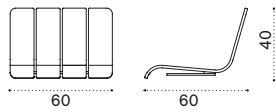

→ 6,5 | 1 box 65X65X45H 8 Kg

ACS11T1	Teak
ACS11D71	Alu. sport red
ACS11D74	Alu. sport green
ACS11D75	Alu. sport brown
ACS11D76	Alu. sport grey
COVER651	Rain cover 61 x 61 h41

Seat L 60cm without backrest