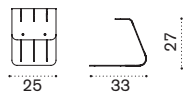

- Alu. black red
- Alu. moss green
- Alu. warm white
- Alu. coffee brown

→ 2,5 | 1 box 60X35X20H 4 Kg

Bag holder 90X52

- ACPZM2D59
- ACPZM2D58
- ACPZM2D43
- ACPZM2D51

- Alu. black red
- Alu. moss green
- Alu. warm white
- Alu. coffee brown

→ 7,6 | 1 box 95X60X20H 9 Kg

Sport Collection / Ace

Design: Patrick Norguet

Collection composed of:
umpire chair / bench / bag holder
/ shoes holder / storage / tray
/ free-standing panel.

Shoe holder

→ 3 | 1 box 30X40X30H 5 Kg