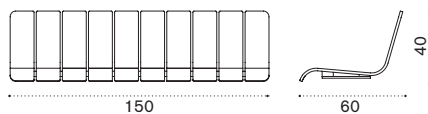

→ 16,5 | 1 box 155X65X45H 20 Kg

ACS21T1	Teak
ACS21D71	Alu. sport red
ACS21D74	Alu. sport green
ACS21D75	Alu. sport brown
ACS21D76	Alu. sport grey
COVER653	Rain cover 151 x 61 h41

Ethimo