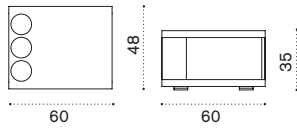

→ 19 | 1 box 65X65X50H 22 Kg

ACPBD59	Alu. black red
ACPBD58	Alu. moss green
ACPBD43	Alu. warm white
ACPBD51	Alu. coffee brown