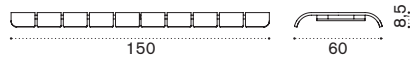

Sport Collection / Ace

Seat L 150cm without backrest

→ 10 | 1 box 155X65X14H 14 Kg

Item	Description
ACS20T1	Teak
ACS20D71	Alu. sport red
ACS20D74	Alu. sport green
ACS20D75	Alu. sport brown
ACS20D76	Alu. sport grey
COVER654	Rain cover 151 x 61 h9

Seat L 60cm with backrest