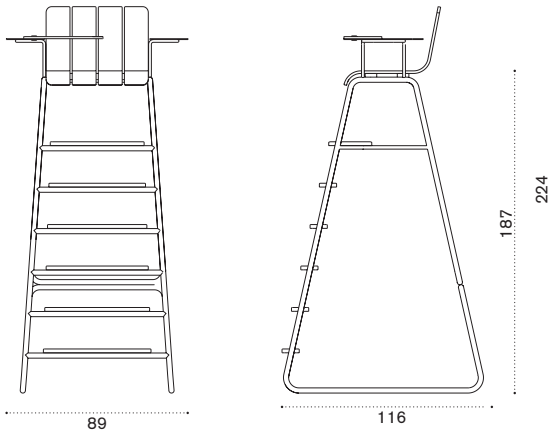

Sport Collection / Ace

Design: Patrick Norguet

Collection composed of:
umpire chair / bench / bag holder
/ shoes holder / storage / tray
/ free-standing panel.

Umpire chair

Item

Description

	ACSAD59T1	Teak + metal black red
	ACSAD58T1	Teak + metal moss green
	ACSAD43T1	Teak + metal warm white
	ACSAD51T1	Teak + metal coffee brown
	ACSAD59D71	Alu. sport red + metal black red
	ACSAD58D74	Alu. sport green + metal moss green
	ACSAD43D76	Alu. sport grey + metal warm white
	ACSAD51D75	Alu. sport brown + metal coffee brown

→ 52 | 1 box 132X245X134H 110 Kg