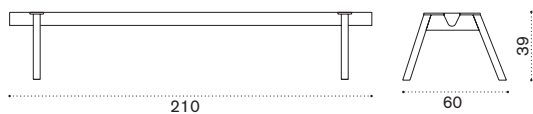

Material - Table top

Rain cover

Ethi-Care

Beam L 150 with legs

Item

-  ACTRCM1D59
-  ACTRCM1D58
-  ACTRCM1D43
-  ACTRCM1D51

Description

- Alu. black red
- Alu. moss green
- Alu. warm white
- Alu. coffee brown

 → 10,5  |  1 box 64X154X44H 13 Kg

Beam L 210 with legs

-  ACTRCM2D59
-  ACTRCM2D58
-  ACTRCM2D43
-  ACTRCM2D51

- Alu. black red
- Alu. moss green
- Alu. warm white
- Alu. coffee brown

 → 12,5  |  1 box 64X214X44H 16 Kg