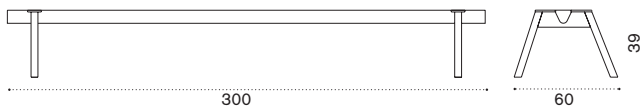

- ACTRCM4D59
- ACTRCM4D58
- ACTRCM4D43
- ACTRCM4D51

- Alu. black red
- Alu. moss green
- Alu. warm white
- Alu. coffee brown

→ 15,5 | 1 box 64X304X44H 19 Kg

Bag holder 30x52

- ACPZM1D59
- ACPZM1D58
- ACPZM1D43
- ACPZM1D51

- Alu. black red
- Alu. moss green
- Alu. warm white
- Alu. coffee brown

→ 2,5 | 1 box 60X35X20H 4 Kg