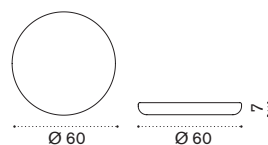

Black cork tray

→ 3 | 1 box 65X65X12H 5 Kg

ACVSM1BC	Black cork
COVER658	Rain cover Ø61 h9