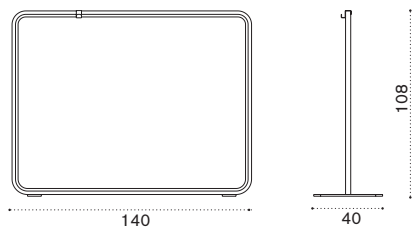

→ 7,6 | 1 box 95X60X20H 9 Kg

Sport Collection / Ace

Design: Patrick Norguet

Collection composed of:
umpire chair / bench / bag holder
/ shoes holder / storage / tray
/ free-standing panel.

Shoe holder

→ 3 | 1 box 30X40X30H 5 Kg

Item	Description
ACPD59	Alu. black red
ACPD58	Alu. moss green
ACPD43	Alu. warm white
ACPD51	Alu. coffee brown

Storage

→ 19 | 1 box 65X65X50H 22 Kg

ACPBD59	Alu. black red
ACPBD58	Alu. moss green
ACPBD43	Alu. warm white
ACPBD51	Alu. coffee brown

Freestand perforated corrugated panel

→ 11 | 1 box 145X45X110H 14 Kg

ACPD59	Alu. black red
ACPD58	Alu. moss green
ACPD43	Alu. warm white
ACPD51	Alu. coffee brown

Seat L 150cm with backrest

→ 16,5 | 1 box 155X65X45H 20 Kg