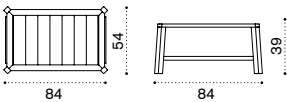

Description

- Pickled teak
- Teak

 → 8,5 

Rectangular coffee table 84x54 with removable tray

-  PCTCRT5
-  PCTCRT1

- Pickled teak
- Teak

 → 10 