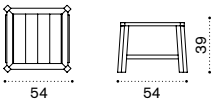

Petit club

Collection composed of:
coffee table

Material

Pickled
Teak

Natural
Teak

Square coffee table 54x54 with removable tray

Item

-  PCTCQT5
-  PCTCQT1

Description

- Pickled teak
- Teak

 → 8,5 

Rectangular coffee table 84x54 with removable tray

-  PCTCRT5
-  PCTCRT1

- Pickled teak
- Teak

 → 10 