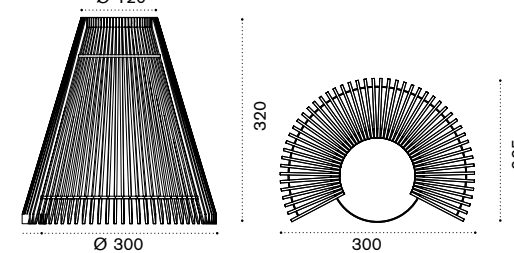

Material - Frame

Fabrics

Fabrics

Alcove Ø 3m x h3,2m

→ 360

Item	Description
HUNIT1A	Aluminium + Accoya®
HUNIT1L	Aluminium + Siberian larch
HUCUNIP60	Mattress Ø2,7m h8cm, h. acqua
HUCUNIA56	Mattress Ø2,7m h8cm, charron
HUTDV78	Curtain 2,8x2,65m, velum white
HUTDV79	Curtain 2,8x2,65m, velum swell

Ethimo

Decorative cushion 55x55 cm

→ 1

Item	Description
RACUSCM2P25	Cushion 55x55cm, h. white
RACUSCM2P60	Cushion 55x55cm, h. acqua
HUCUSCM2A56	Cushion 55x55cm, charron
RACUSCM2PP3	Cushion 55x55cm, laguna
RACUSCM2P12	Cushion 55x55cm, gris sauge

Wooden shelter Ø 3m x h3,2 m

→ 199

HUGUT1A	Aluminium + Accoya®
HUGUT1L	Aluminium + Siberian larch
HUTDV78	Curtain 2,8x2,65 m, velum white
HUTDV79	Curtain 2,8x2,65 m, velum swell

Round lounge bed Ø 2,7m x h44 cm