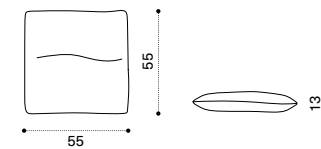

Material - Frame

Fabrics

Fabrics

Alcove Ø 3m x h3,2m

→ 360

Item	Description
HUNIT1A	Aluminium + Accoya®
HUNIT1L	Aluminium + Siberian larch
HUCUNIP60	Mattress Ø2,7m h8cm, h. acqua
HUCUNIA56	Mattress Ø2,7m h8cm, charron
HUTDV78	Curtain 2,8x2,65m, velum white
HUTDV79	Curtain 2,8x2,65m, velum swell

Ethimo

Decorative cushion 55x55 cm

→ 1

Item	Description
RACUSCM2P25	Cushion 55x55cm, h. white
RACUSCM2P60	Cushion 55x55cm, h. acqua
HUCUSCM2A56	Cushion 55x55cm, charron
RACUSCM2PP3	Cushion 55x55cm, laguna
RACUSCM2P12	Cushion 55x55cm, gris sauge

Wooden shelter Ø 3m x h3,2 m

→ 199

HUGUT1A	Aluminium + Accoya®
HUGUT1L	Aluminium + Siberian larch
HUTDV78	Curtain 2,8x2,65 m, velum white
HUTDV79	Curtain 2,8x2,65 m, velum swell

Round lounge bed Ø 2,7m x h44 cm