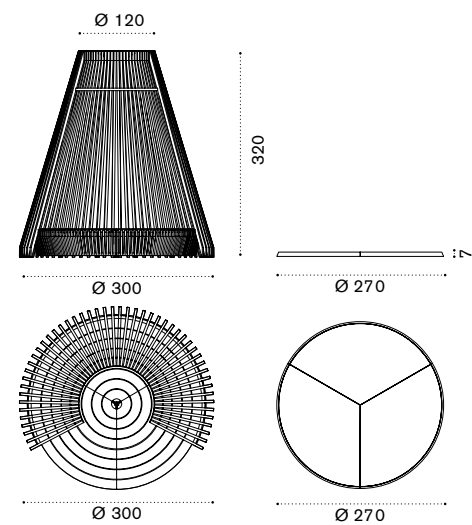

Material - Frame

Fabrics

Fabrics

Alcove Ø 3m x h3,2m

→ 360

Item	Description
HUNIT1A	Aluminium + Accoya®
HUNIT1L	Aluminium + Siberian larch
HUCUNIP60	Mattress Ø2,7m h8cm, h. acqua
HUCUNIA56	Mattress Ø2,7m h8cm, charron
HUTDV78	Curtain 2,8x2,65m, velum white
HUTDV79	Curtain 2,8x2,65m, velum swell

Ethimo

Decorative cushion 55x55 cm

→ 1

Item	Description
RACUSCM2P25	Cushion 55x55cm, h. white
RACUSCM2P60	Cushion 55x55cm, h. acqua
HUCUSCM2A56	Cushion 55x55cm, charron
RACUSCM2PP3	Cushion 55x55cm, laguna
RACUSCM2P12	Cushion 55x55cm, gris sauge

Wooden shelter Ø 3m x h3,2 m

→ 199

HUGUT1A	Aluminium + Accoya®
HUGUT1L	Aluminium + Siberian larch
HUTDV78	Curtain 2,8x2,65 m, velum white
HUTDV79	Curtain 2,8x2,65 m, velum swell

Round lounge bed Ø 2,7m x h44 cm