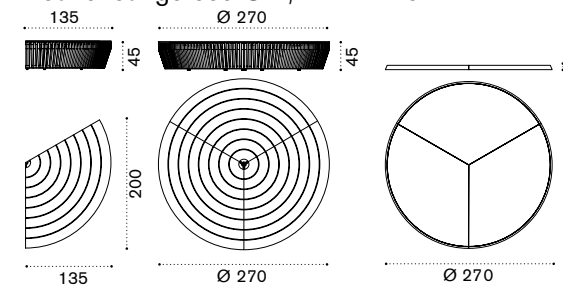

Material - Frame

Fabrics

Fabrics

Alcove Ø 3m x h3,2m

→ 360

Item	Description
HUNIT1A	Aluminium + Accoya®
HUNIT1L	Aluminium + Siberian larch
HUCUNIP60	Mattress Ø2,7m h8cm, h. acqua
HUCUNIA56	Mattress Ø2,7m h8cm, charron
HUTDV78	Curtain 2,8x2,65m, velum white
HUTDV79	Curtain 2,8x2,65m, velum swell

Ethimo

Decorative cushion 55x55 cm

→ 1

Item	Description
RACUSCM2P25	Cushion 55x55cm, h. white
RACUSCM2P60	Cushion 55x55cm, h. acqua
HUCUSCM2A56	Cushion 55x55cm, charron
RACUSCM2PP3	Cushion 55x55cm, laguna
RACUSCM2P12	Cushion 55x55cm, gris sauge

Wooden shelter Ø 3m x h3,2 m

→ 199

HUGUT1A	Aluminium + Accoya®
HUGUT1L	Aluminium + Siberian larch
HUTDV78	Curtain 2,8x2,65 m, velum white
HUTDV79	Curtain 2,8x2,65 m, velum swell

Round lounge bed Ø 2,7m x h44 cm