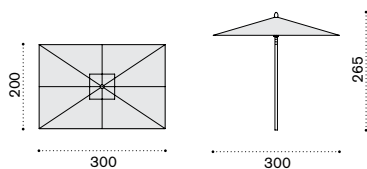

Polyester
Dove Grey

Polyester
White

Polyester
Red

Rain cover

Ethi-Care

Square umbrella 2,2x2,2 m

Item

- UMOMQM1P9 Dove grey
- UMOMQM1P7 White
- UMOMQM1P77 Red

Description

Dove grey
White
Red

- COVER244 Rain cover, 27,5 Ø h260

→ 12

Rectangular umbrella 3x2 m

- UMOMRP9 Dove grey
- UMOMRP7 White
- UMOMRP77 Red

Dove grey
White
Red

- COVER244 Rain cover, 27,5 Ø h260