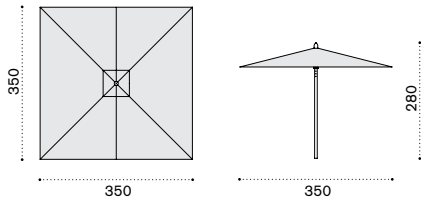

Description

Dove grey
White
Red

- COVER244 Rain cover, 27,5 Ø h260

→ 12

Rectangular umbrella 3x2 m

- UMOMRP9 Dove grey
- UMOMRP7 White
- UMOMRP77 Red

Dove grey
White
Red

- COVER244 Rain cover, 27,5 Ø h260

→ 12

Ethimo

Square umbrella 3,5x3,5 m

Item	Description
UMOMQM2P9	Dove grey
UMOMQM2P7	White
COVER246	Rain cover, 27,5 Ø h260

Base 23 kg only for item:UMOMQM1 – UMOMR

OMBAM11PB31	White (Free 2,2x2,2 - 3x2)
OMBAM11PB40	Mud grey (Free 2,2x2,2 - 3x2)