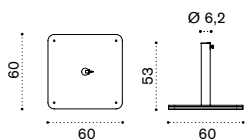

Base 70 kg only for item:UMOMQM2

OMBAM23PB31	White (Free 3,5x3,5)
OMBAM23PB40	Mud grey (Free 3,5x3,5)