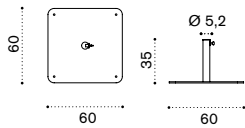

Base 47 kg only for item:UMOMQM1 – UMOMR

OMBAM12PB31	White (Free 2,2x2,2 - 3x2)
OMBAM12PB40	Mud grey (Free 2,2x2,2 - 3x2)