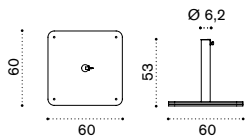

Base 48 kg only for item:UMOMQM2

OMBAM22PB31	White (Free 3,5x3,5)
OMBAM22PB40	Mud grey (Free 3,5x3,5)