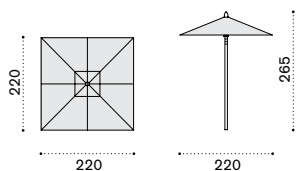

Polyester
Dove Grey

Polyester
White

Polyester
Red

Rain cover

Ethi-Care

Square umbrella 2,2x2,2 m

Item

- UMOMQM1P9 Dove grey
- UMOMQM1P7 White
- UMOMQM1P77 Red

Description

Dove grey
White
Red

- COVER244 Rain cover, 27,5 Ø h260

→ 12

Rectangular umbrella 3x2 m

- UMOMRP9 Dove grey
- UMOMRP7 White
- UMOMRP77 Red

Dove grey
White
Red

- COVER244 Rain cover, 27,5 Ø h260