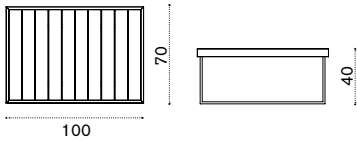

● COVER307 Rain cover 81 x 82 h70

→ 9

Rectangular coffee table 100x70

●●● AAD2S51T5E37 Urban, cappuccino

● COVER308 Rain cover 126 x 82 h70

→ 16

Sunbed

●●● AALES51T5E37 Urban, cappuccino