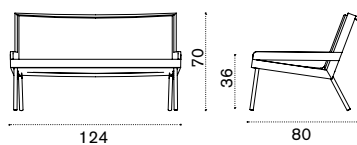

→ 14

Item

Description

AAPLS51T5E37

Urban, cappuccino

COVER307

Rain cover 81 x 82 h70

2 seater sofa

→ 214

AAD2S51T5E37

Urban, cappuccino

COVER308

Rain cover 126 x 82 h70

Ethimo

Square coffee table 50x50

●●● AAPLS51T5E37 Urban, cappuccino