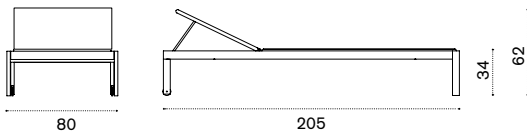

Square coffee table 50x50

●●● AAPLS51T5E37 Urban, cappuccino

● COVER307 Rain cover 81 x 82 h70

→ 9

Rectangular coffee table 100x70

●●● AAD2S51T5E37 Urban, cappuccino

● COVER308 Rain cover 126 x 82 h70

→ 16

Sunbed

●●● AALES51T5E37 Urban, cappuccino

● COVER315 Rain cover 207 x 82 h34

→ 37

Lounge bed with curtain

●●● AAALB51T5E37 Urban, cappuccino