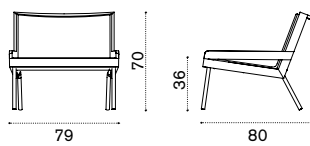

→ 14

Item

Description

AAPLS51T5E37

Urban, cappuccino

COVER307

Rain cover 81 x 82 h70

2 seater sofa