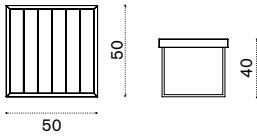

Square coffee table 50x50

●●● AAPLS51T5E37 Urban, cappuccino

● COVER307 Rain cover 81 x 82 h70