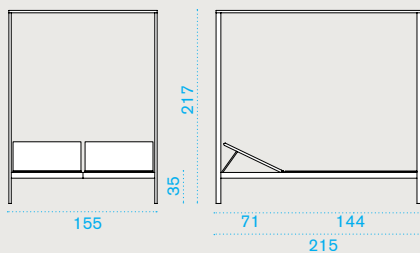

→ 8 | → 1 H 47 D 57 L 57 → 10

- AATCQB51T5 Urban, pickled teak
- COVER309 Rain cover 52 x 52 h40

Technical info

Rectangular coffee table 100x70

→ 16 | → 1 H 47 D 77 L 106 → 21

Item

Description

- AATCRB51T5 Urban, pickled teak
- COVER310 Rain cover 102 x 72 h40

Sunbed

→ 35 | → 1 H 22 D 85 L 210 → 43

- AALES51T5E37 Urban, cappuccino

- COVER315 Rain cover 207 x 82 h34

Lounge bed with curtains

→ 110 | → 3 sunbed 2x H 22 D 85 L 210 tubes H 15 D 179 L 214 → 132

- AAALB51T5E37 Urban, cappuccino