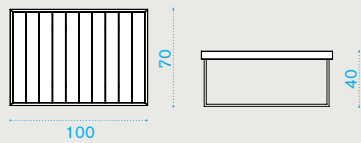

Item

Description

- AAPLS51T5E37 Urban, cappuccino
- COVER307 Rain cover 81 x 82 h70

2 seater sofa

→ 12,5 | → 1 H 80 D 86 L 133 → 28

- AAD2S51T5E37 Urban, cappuccino
- COVER308 Rain cover 126 x 82 h70

Square coffee table 50x50

→ 8 | → 1 H 47 D 57 L 57 → 10

- AATCQB51T5 Urban, pickled teak
- COVER309 Rain cover 52 x 52 h40

Technical info

Rectangular coffee table 100x70

→ 16 | → 1 H 47 D 77 L 106 → 21

Item

Description

- AATCRB51T5 Urban, pickled teak
- COVER310 Rain cover 102 x 72 h40