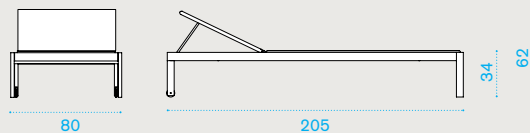

Item

Description

- AAPLS51T5E37 Urban, cappuccino
- COVER307 Rain cover 81 x 82 h70

2 seater sofa

→ 12,5 | → 1 H 80 D 86 L 133 → 28

- AAD2S51T5E37 Urban, cappuccino
- COVER308 Rain cover 126 x 82 h70

Square coffee table 50x50

→ 8 | → 1 H 47 D 57 L 57 → 10

- AATCQB51T5 Urban, pickled teak
- COVER309 Rain cover 52 x 52 h40

Technical info

Rectangular coffee table 100x70

→ 16 | → 1 H 47 D 77 L 106 → 21

Item

Description

- AATCRB51T5 Urban, pickled teak
- COVER310 Rain cover 102 x 72 h40

Sunbed

→ 35 | → 1 H 22 D 85 L 210 → 43

- AALES51T5E37 Urban, cappuccino

- COVER315 Rain cover 207 x 82 h34

Lounge bed with curtains

→ 110 | → 3 sunbed 2x H 22 D 85 L 210 tubes H 15 D 179 L 214 → 132

- AAALB51T5E37 Urban, cappuccino