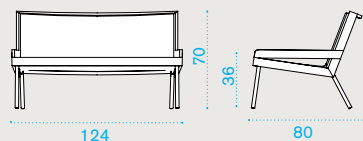

Item

Description

- AAPLS51T5E37 Urban, cappuccino
- COVER307 Rain cover 81 x 82 h70

2 seater sofa

→ 12,5 | → 1 H 80 D 86 L 133 → 28

- AAD2S51T5E37 Urban, cappuccino
- COVER308 Rain cover 126 x 82 h70

Square coffee table 50x50

→ 8 | → 1 H 47 D 57 L 57 → 10

- AATCQB51T5 Urban, pickled teak
- COVER309 Rain cover 52 x 52 h40

Technical info

Rectangular coffee table 100x70

→ 16 | → 1 H 47 D 77 L 106 → 21

Item

Description

- AATCRB51T5 Urban, pickled teak
- COVER310 Rain cover 102 x 72 h40

Sunbed

→ 35 | → 1 H 22 D 85 L 210 → 43

- AALES51T5E37 Urban, cappuccino

- COVER315 Rain cover 207 x 82 h34

Lounge bed with curtains

→ 110 | → 3 sunbed 2x H 22 D 85 L 210 tubes H 15 D 179 L 214 → 132

- AAALB51T5E37 Urban, cappuccino