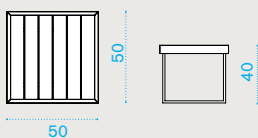

Item

Description

- AAPLS51T5E37 Urban, cappuccino
- COVER307 Rain cover 81 x 82 h70

2 seater sofa

→ 12,5 | → 1 H 80 D 86 L 133 → 28

- AAD2S51T5E37 Urban, cappuccino
- COVER308 Rain cover 126 x 82 h70

Square coffee table 50x50

→ 8 | → 1 H 47 D 57 L 57 → 10

- AATCQB51T5 Urban, pickled teak
- COVER309 Rain cover 52 x 52 h40

Technical info

Rectangular coffee table 100x70

→ 16 | → 1 H 47 D 77 L 106 → 21

Item

Description

- AATCRB51T5 Urban, pickled teak
- COVER310 Rain cover 102 x 72 h40