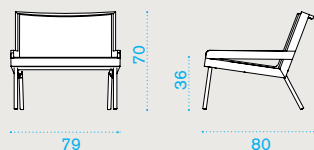

Allaperto Urban

— design by Matteo Thun & Antonio Rodriguez

Material

Metal Coffee Brown +
Pickled Teak +
Ethitex cappuccino padded

Fabrics

Velum
Grey Stone

Lounge armchair

→ 9,5 | → 1 H 77 D 89 L 84 → 21

Item

Description

- AAPLS51T5E37 Urban, cappuccino
- COVER307 Rain cover 81 x 82 h70

2 seater sofa

→ 12,5 | → 1 H 80 D 86 L 133 → 28

- AAD2S51T5E37 Urban, cappuccino
- COVER308 Rain cover 126 x 82 h70

Square coffee table 50x50

→ 8 | → 1 H 47 D 57 L 57 → 10

- AATCQB51T5 Urban, pickled teak
- COVER309 Rain cover 52 x 52 h40

Technical info

Rectangular coffee table 100x70

→ 16 | → 1 H 47 D 77 L 106 → 21

Item

Description

- AATCRB51T5 Urban, pickled teak
- COVER310 Rain cover 102 x 72 h40

Sunbed

→ 35 | → 1 H 22 D 85 L 210 → 43

- AALES51T5E37 Urban, cappuccino

- COVER315 Rain cover 207 x 82 h34

Lounge bed with curtains

→ 110 | → 3 sunbed 2x H 22 D 85 L 210 tubes H 15 D 179 L 214 → 132

- AAALB51T5E37 Urban, cappuccino