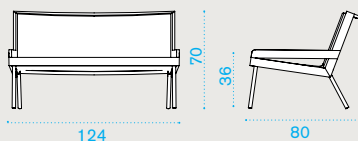

→ 21 | → 1 | H 80 D 86 L 133 | → 37

- AAD2S51T5W20 Mountain, Bark
- AACUSED2A39 Cushion, seat, espresso
- AACULBA31 Cushion, lumbar, red navajo/velvet blue
- AASBPPMA Sleeping bag
- COVER308 Rain cover 126 x 82 h70

Square coffee table 50x50