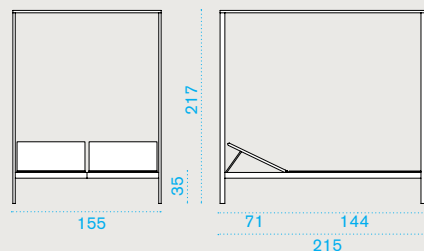

### Sunbed

→ 37 | → 1 H 22 D 85 L 210 → 45

- AALES51T5W20 Mountain, Bark

- AACULEA39 Mattress, espresso
- AACULBA31 Cushion, lumbar, red navajo/velvet blue
- COVER315 Rain cover 207 x 82 h34

### Lounge bed with curtains

→ 114 | → 3 sunbed 2x H 22 D 85 L 210 tubes H 15 D 179 L 214 → 136

- AAALB51T5W20 Mountain, Bark

- AACUALA39 2 Mattresses, espresso
- AACULBA31 Cushion, lumbar, red navajo/velvet blue