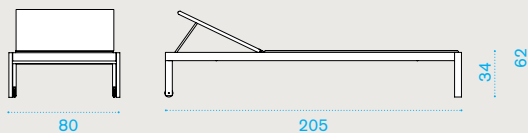

→ 37 | → 1 H 22 D 85 L 210 → 45

- AALES51T5W20 Mountain, Bark

- AACULEA39 Mattress, espresso
- AACULBA31 Cushion, lumbar, red navajo/velvet blue
- COVER315 Rain cover 207 x 82 h34