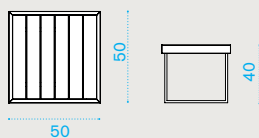

→ 8 | → 1 | H 47 D 57 L 57 | → 10

- AATCQB51T5 Mountain, pickled teak
- COVER309 Rain cover 52 x 52 h40