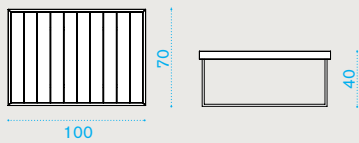

Technical info

Rectangular coffee table 100x70

→ 16 | → 1 H 47 D 77 L 106 → 21

Item

Description

- AATCRB51T5 Mountain, pickled teak
- COVER310 Rain cover 102 x 72 h40

Sunbed