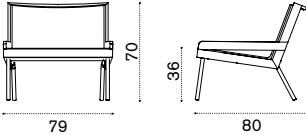

Rain cover

-  *
Ethi-Care

Lounge armchair

Item Description

-    AAPLS43M3RTW Camping chic, white + turquoise
-  AACUPLPPVA Cushion (seat+back), lime
-  COVER307 Rain cover 81 x 82 h70