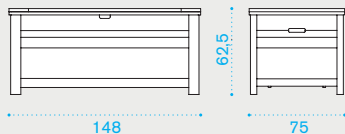

T-Box

Material

Pickled
Teak

Natural
Teak

Trunk

→ 50 | → 1 H 40 D 85 L 162 → 82,5

Item

Description