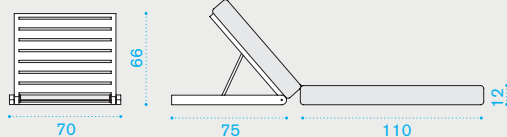

## Material

Natural  
Teak

Ethitex  
Dove  
Grey

## Sandy - backrest

● SYSHT1

Backrest, teak

● SYCUSHE52

Mattress, dove grey ethitex  
H 12 D 61 L 190

→ 7 | → 1 H 11 D 86 L 77 → 9