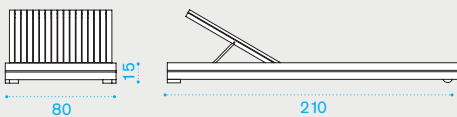

### Description

  	EZALT1S00T1	Teak + stainless steel + curtains
	EZCUALA1	Set of 2 mattresses, ivory, 2x H 8,5 D 76 L 198
	EZCUALA12	Set of 2 mattresses, dove grey, 2x H 8,5 D 76 L 198

 → 91   | 2x  → 1 sun lounger  H 19 D 88 L 222  → 86  → 1 canopy poles  H 21 D 28 L 2229  → 21

## Sun lounger

  EZLES00T1 Teak + stainless steel

	EZCULEA1	Mattress, ivory, H 8,5 D 76 L 198
	EZCULEA12	Mattress, grey, H 8,5 D 76 L 198
	COVER138	Rain cover 211 x 81 h20

 → 37   |  → 1  H 19 D 88 L 222  → 43