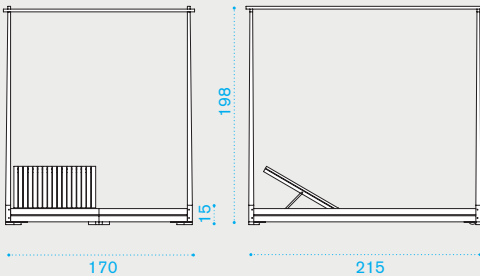

### Description

  	EZALT1S00T1	Teak + stainless steel + curtains
	EZCUALA1	Set of 2 mattresses, ivory, 2x H 8,5 D 76 L 198
	EZCUALA12	Set of 2 mattresses, dove grey, 2x H 8,5 D 76 L 198

 → 91   | 2x  → 1 sun lounger  H 19 D 88 L 222  → 86  → 1 canopy poles  H 21 D 28 L 2229  → 21