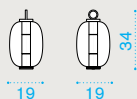

Rechargeable lantern