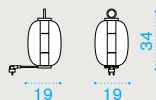

Wired lantern