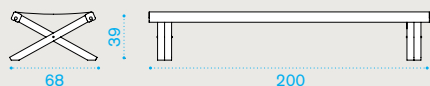

Fabrics

PP Pool Ebano
PP Plaid Beige
Acrylic Espresso

Sunbed

Item

Description

	ETBRT1A1	Teak + ivory acrylic
	ETBRT1A12	Teak + dove grey acrylic
	ETBRT1A29	Teak + cherry red acrylic
	ETBRT1A27	Teak + narval blue acrylic
	ETBRT1E57	Teak + white ethitex
	ETBRT1E52	Teak + dove grey ethitex
	ETBRT1E51	Teak + lilac ethitex
	ETBRT1E53	Teak + blue ethitex
	ETBRT1E56	Teak + red ethitex
	ETBRT5A1	Pickled teak + ivory acrylic
	ETBRT5A12	Pickled teak + dove grey acrylic
	ETBRT5A29	Pickled teak + cherry red acrylic
	ETBRT5A27	Pickled teak + narval blue acrylic
	ETBRTCOPP32	P. teak chocolate + pool ebano
	ETBRTCOPP33	P. teak chocolate + plaid beige
	ETBRT5A39	P. teak chocolate + espresso acrylic

→ 13,5 | → 1 H 11 D 80 L 203 → 20