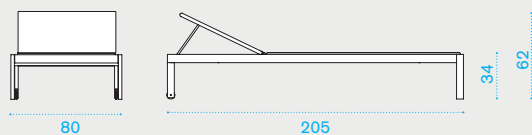

2 seater sofa

→ 21 | → 1 H 80 D 86 L 133 → 37

- AAD2S51T5W20 Mountain, Bark
- AACUSED2A39 Cushion, seat, espresso
- AACULBA31 Cushion, lumbar, red navajo/velvet blue
- AASBPPMA Sleeping bag
- COVER308 Rain cover 126 x 82 h70

Square coffee table 50x50

→ 8 | → 1 H 47 D 57 L 57 → 10

- AATCQB51T5 Mountain, pickled teak
- COVER309 Rain cover 52 x 52 h40

Rectangular coffee table 100x70

→ 16 |
 → 1 H 47 D 77 L 106 → 21

Item

Description

- AATCRB51T5 Mountain, pickled teak
- COVER310 Rain cover 102 x 72 h40

Sunbed

→ 37 |
 → 1 H 22 D 85 L 210 → 45

- AALES51T5W20 Mountain, Bark
- AACULEA39 Mattress, espresso
- AACULBA31 Cushion, lumbar, red navajo/velvet blue
- COVER315 Rain cover 207 x 82 h34