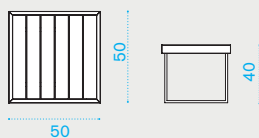

Cushion
acrylic
Espresso

Sleeping
bag

Lounge armchair

→ 14 | → 2 H 120 D 90 L 90 → 50

Item

Description

- AAPLS51T5W20 Mountain, Bark
- AACUSEPLA39 Cushion, seat, espresso
- AACULBA31 Cushion, lumbar, red navajo/velvet blue
- AASBPPMA Sleeping bag
- COVER307 Rain cover 81 x 82 h70

2 seater sofa

→ 21 | → 1 H 80 D 86 L 133 → 37

- AAD2S51T5W20 Mountain, Bark
- AACUSED2A39 Cushion, seat, espresso
- AACULBA31 Cushion, lumbar, red navajo/velvet blue
- AASBPPMA Sleeping bag
- COVER308 Rain cover 126 x 82 h70

Square coffee table 50x50

→ 8 | → 1 H 47 D 57 L 57 → 10

- AATCQB51T5 Mountain, pickled teak
- COVER309 Rain cover 52 x 52 h40

Rectangular coffee table 100x70

→ 16 |
 → 1 H 47 D 77 L 106 → 21

Item

Description