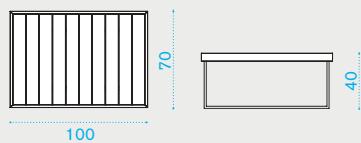

Cushion
acrylic
Espresso

Sleeping
bag

Lounge armchair

→ 14 | → 2 H 120 D 90 L 90 → 50

Item

Description

- AAPLS51T5W20 Mountain, Bark
- AACUSEPLA39 Cushion, seat, espresso
- AACULBA31 Cushion, lumbar, red navajo/velvet blue
- AASBPPMA Sleeping bag
- COVER307 Rain cover 81 x 82 h70

2 seater sofa

→ 21 | → 1 H 80 D 86 L 133 → 37

- AAD2S51T5W20 Mountain, Bark
- AACUSED2A39 Cushion, seat, espresso
- AACULBA31 Cushion, lumbar, red navajo/velvet blue
- AASBPPMA Sleeping bag
- COVER308 Rain cover 126 x 82 h70

Square coffee table 50x50

→ 8 | → 1 H 47 D 57 L 57 → 10

- AATCQB51T5 Mountain, pickled teak
- COVER309 Rain cover 52 x 52 h40

Rectangular coffee table 100x70

→ 16 |
 → 1 H 47 D 77 L 106 → 21

Item

Description