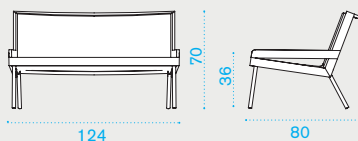

Cushion
acrylic
Espresso

Sleeping
bag

Lounge armchair

→ 14 | → 2 H 120 D 90 L 90 → 50

Item

Description

- AAPLS51T5W20 Mountain, Bark
- AACUSEPLA39 Cushion, seat, espresso
- AACULBA31 Cushion, lumbar, red navajo/velvet blue
- AASBPPMA Sleeping bag
- COVER307 Rain cover 81 x 82 h70

2 seater sofa

→ 21 | → 1 H 80 D 86 L 133 → 37

- AAD2S51T5W20 Mountain, Bark
- AACUSED2A39 Cushion, seat, espresso
- AACULBA31 Cushion, lumbar, red navajo/velvet blue
- AASBPPMA Sleeping bag
- COVER308 Rain cover 126 x 82 h70

Square coffee table 50x50

→ 8 | → 1 H 47 D 57 L 57 → 10

- AATCQB51T5 Mountain, pickled teak
- COVER309 Rain cover 52 x 52 h40

Rectangular coffee table 100x70

→ 16 |
 → 1 H 47 D 77 L 106 → 21

Item

Description