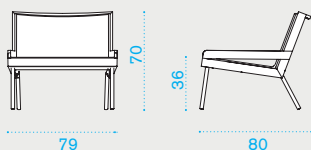

Cushion
acrylic
Espresso

Sleeping
bag

Lounge armchair

→ 14 | → 2 H 120 D 90 L 90 → 50

Item

Description

- AAPLS51T5W20 Mountain, Bark
- AACUSEPLA39 Cushion, seat, espresso
- AACULBA31 Cushion, lumbar, red navajo/velvet blue
- AASBPPMA Sleeping bag
- COVER307 Rain cover 81 x 82 h70

2 seater sofa

→ 21 | → 1 H 80 D 86 L 133 → 37

- AAD2S51T5W20 Mountain, Bark
- AACUSED2A39 Cushion, seat, espresso
- AACULBA31 Cushion, lumbar, red navajo/velvet blue
- AASBPPMA Sleeping bag
- COVER308 Rain cover 126 x 82 h70

Square coffee table 50x50

→ 8 | → 1 H 47 D 57 L 57 → 10

- AATCQB51T5 Mountain, pickled teak
- COVER309 Rain cover 52 x 52 h40

Rectangular coffee table 100x70

→ 16 |
 → 1 H 47 D 77 L 106 → 21

Item

Description