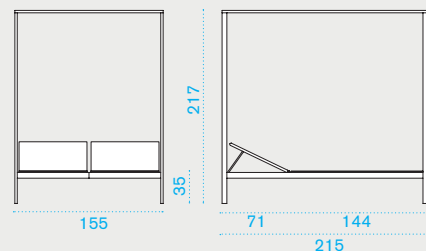

2 seater sofa

→ 21 | → 1 H 80 D 86 L 133 → 37

- AAD2S51T5W20 Mountain, Bark
- AACUSED2A39 Cushion, seat, espresso
- AACULBA31 Cushion, lumbar, red navajo/velvet blue
- AASBPPMA Sleeping bag
- COVER308 Rain cover 126 x 82 h70

Square coffee table 50x50

→ 8 | → 1 H 47 D 57 L 57 → 10

- AATCQB51T5 Mountain, pickled teak
- COVER309 Rain cover 52 x 52 h40

Rectangular coffee table 100x70

→ 16 |
 → 1 H 47 D 77 L 106 → 21

Item

Description

- AATCRB51T5 Mountain, pickled teak
- COVER310 Rain cover 102 x 72 h40

Sunbed

→ 37 |
 → 1 H 22 D 85 L 210 → 45

- AALES51T5W20 Mountain, Bark
- AACULEA39 Mattress, espresso
- AACULBA31 Cushion, lumbar, red navajo/velvet blue
- COVER315 Rain cover 207 x 82 h34

Lounge bed with curtains

→ 114 |
 → 3 sunbed 2x H 22 D 85 L 210 tubes H 15 D 179 L 214 → 136

- AAALB51T5W20 Mountain, Bark
- AACUALA39 2 Mattresses, espresso
- AACULBA31 Cushion, lumbar, red navajo/velvet blue