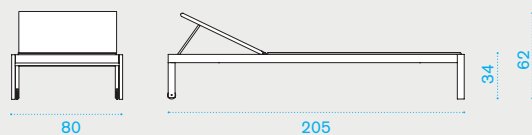

2 seater sofa

→ 21 | → 1 | H 80 D 86 L 133 → 37

AAD2S43M3W21 Mahogany white + etwick white

AACUD2A25 Cushions (seat+2 back), nature white with blue narval piping

COVER308 Rain cover 126 x 82 h70

Square coffee table 50x50

→ 8 | → 1 | H 47 D 57 L 57 → 10

AATCQB43M3 Mahogany white + metal warmwhite

COVER309 Rain cover 52 x 52 h40

Rectangular coffee table 100x70

→ 16 |
 → 1 H 47 D 77 L 106 → 21

Item

Description

- AATCRB43M3 Mahogany white + metal warmwhite
- COVER310 Rain cover 102 x 72 h40

Sunbed

→ 37 |
 → 1 H 22 D 85 L 210 → 45

- AALES43M3W21 Metal warmwhite + etwick white
- AACULEA25 Mattress, nature white with blue narval piping
- COVER315 Rain cover 207 x 82 h34

Lounge bed with curtains