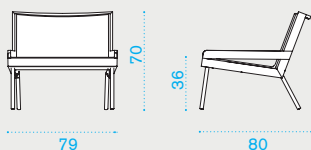

Lounge armchair

→ 14 | → 2 | H 120 D 90 L 90 → 50

Item

Description

AAPLS43M3W21 Mahogany white + etwick white

AACUPLA25 Cushions (seat+back), nature white with blue narval piping

COVER307 Rain cover 81 x 82 h70

2 seater sofa

→ 21 | → 1 | H 80 D 86 L 133 → 37

AAD2S43M3W21 Mahogany white + etwick white

AACUD2A25 Cushions (seat+2 back), nature white with blue narval piping

COVER308 Rain cover 126 x 82 h70

Square coffee table 50x50

Sunbed

→ 37 |
 → 1 H 22 D 85 L 210 → 45

- AALES43M3W21 Metal warmwhite + etwick white
- AACULEA25 Mattress, nature white with blue narval piping
- COVER315 Rain cover 207 x 82 h34

Lounge bed with curtains