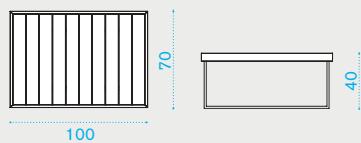

2 seater sofa

→ 21 | → 1 | H 80 D 86 L 133 → 37

AAD2S43M3W21 Mahogany white + etwick white

AACUD2A25 Cushions (seat+2 back), nature white with blue narval piping

COVER308 Rain cover 126 x 82 h70

Square coffee table 50x50

→ 8 | → 1 | H 47 D 57 L 57 → 10

AATCQB43M3 Mahogany white + metal warmwhite

COVER309 Rain cover 52 x 52 h40

Rectangular coffee table 100x70

→ 16 |
 → 1 H 47 D 77 L 106 → 21

Item

Description

- AATCRB43M3 Mahogany white + metal warmwhite
- COVER310 Rain cover 102 x 72 h40