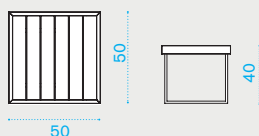

2 seater sofa

→ 21 | → 1 | H 80 D 86 L 133 → 37

AAD2S43M3W21 Mahogany white + etwick white

AACUD2A25 Cushions (seat+2 back), nature white with blue narval piping

COVER308 Rain cover 126 x 82 h70

Square coffee table 50x50

→ 8 | → 1 | H 47 D 57 L 57 → 10

AATCQB43M3 Mahogany white + metal warmwhite

COVER309 Rain cover 52 x 52 h40

Rectangular coffee table 100x70

→ 16 |
 → 1 H 47 D 77 L 106 → 21

Item

Description

- AATCRB43M3 Mahogany white + metal warmwhite
- COVER310 Rain cover 102 x 72 h40