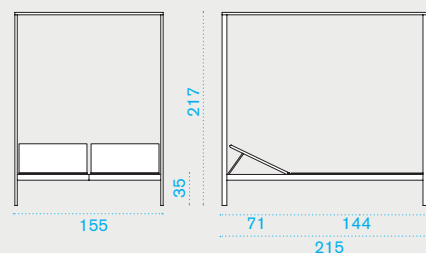

2 seater sofa

→ 21 | → 1 | H 80 D 86 L 133 → 37

AAD2S43M3W21 Mahogany white + etwick white

AACUD2A25 Cushions (seat+2 back), nature white with blue narval piping

COVER308 Rain cover 126 x 82 h70

Square coffee table 50x50

→ 8 | → 1 | H 47 D 57 L 57 → 10

AATCQB43M3 Mahogany white + metal warmwhite

COVER309 Rain cover 52 x 52 h40

Rectangular coffee table 100x70

→ 16 |
 → 1 H 47 D 77 L 106 → 21

Item

Description

- AATCRB43M3 Mahogany white + metal warmwhite
- COVER310 Rain cover 102 x 72 h40

Sunbed

→ 37 |
 → 1 H 22 D 85 L 210 → 45

- AALES43M3W21 Metal warmwhite + etwick white
- AACULEA25 Mattress, nature white with blue narval piping
- COVER315 Rain cover 207 x 82 h34

Lounge bed with curtains

→ 114 |
 → 3 sunbed 2x H 22 D 85 L 210 tubes H 15 D 179 L 214 → 136

- AAALB43M3W21 Metal warmwhite + etwick white
- AACUALA25 2 mattresses, nature white with blue narval piping