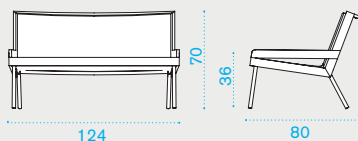

Lounge armchair

→ 14 | → 2 | H 120 D 90 L 90 → 50

Item

Description

AAPLS43M3W21 Mahogany white + etwick white

AACUPLA25 Cushions (seat+back), nature white with blue narval piping

COVER307 Rain cover 81 x 82 h70

2 seater sofa

→ 21 | → 1 | H 80 D 86 L 133 → 37

AAD2S43M3W21 Mahogany white + etwick white

AACUD2A25 Cushions (seat+2 back), nature white with blue narval piping

COVER308 Rain cover 126 x 82 h70

Square coffee table 50x50

→ 8 | → 1 | H 47 D 57 L 57 → 10

AATCQB43M3 Mahogany white + metal warmwhite

COVER309 Rain cover 52 x 52 h40

Rectangular coffee table 100x70

→ 16 |
 → 1 H 47 D 77 L 106 → 21

Item

Description

- AATCRB43M3 Mahogany white + metal warmwhite
- COVER310 Rain cover 102 x 72 h40

Sunbed

→ 37 |
 → 1 H 22 D 85 L 210 → 45

- AALES43M3W21 Metal warmwhite + etwick white
- AACULEA25 Mattress, nature white with blue narval piping
- COVER315 Rain cover 207 x 82 h34

Lounge bed with curtains