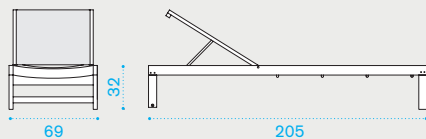

→ 20,5 | → 2 H 46 D 77 L 219 → 52

SDLET1E57	Teak + white ethitex
SDLET1E52	Teak + dove grey ethitex
COVER140	Rain cover 210 x 70 h30