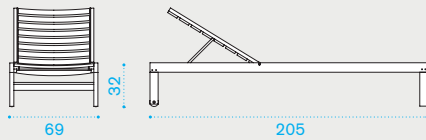

Acrylic Nature White

Acrylic Nature Grey

Acrylic Black Stone

Acrylic Narval Blue

Acrylic Cherry Red

Sand - teak sunbed

→ 25 | → 2 H 46 D 77 L 219 → 61

Item

Description

SDLET1	Teak
SDCULEAW25	Mattress, white, H 7 D 60 L 200
SDCULEAW24	Mattress, grey, H 7 D 60 L 200
SDCULEAW28	Mattress, black, H 7 D 60 L 200
SDCULEA27	Mattress, blue, H 7 D 60 L 200
SDCULEA29	Mattress, red, H 7 D 60 L 200
COVER140	Rain cover 210 x 70 h30