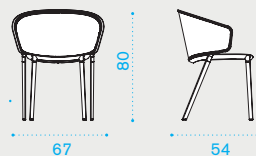

Pluvia — design by Luca Nichetto

Material

Natwick
Sand
Beige

Aluminium
Warmwhite

Dining armchair

 → 9  |  → 4  H 95 D 75 L 75  → 42

Item

Description

  PVPDD43WN	Tight natwick + warmwhite
 COVER408	Rain cover 70 x 57 h80