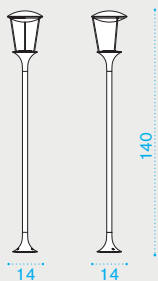

Pharos — design by Luca Nichetto

Material

Aluminium
Dark Grey
die-cast

Lamp post H 140

Item

● PHLAM2DG

Description

Dark grey

Ⓜ → 4 📦 → pole 📦 H 100 D 50 L 50 📦 → lighting fixture 📦 H 50 D 25 L 30 Ⓜ → 5

Electrical information IP65 LED 230 Vac 15W - 3000° K - 1500 lumen ENERGETIC CLASS: A

Lamp post H 200

● PHLAM1DG

Dark grey

Ⓜ → 4,5 📦 → pole 📦 H 150 D 50 L 50 📦 → lighting fixture 📦 H 50 D 25 L 30 Ⓜ → 5,5

Electrical information IP65 LED 230 Vac 15W - 3000° K - 1500 lumen ENERGETIC CLASS: A