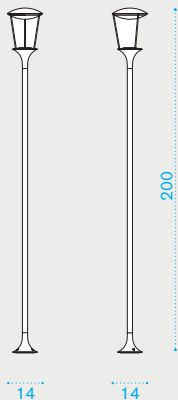

Pharos — design by Luca Nichetto

Material

Aluminium
Dark Grey
die-cast

Lamp post H 140

Item

● PHLAM2DG

Description

Dark grey

Ⓜ → 4 📦 → pole 📦 H 100 D 50 L 50 📦 → lighting fixture 📦 H 50 D 25 L 30 Ⓜ → 5

Electrical information IP65 LED 230 Vac 15W - 3000° K - 1500 lumen ENERGETIC CLASS: A

Lamp post H 200

● PHLAM1DG

Dark grey

Ⓜ → 4,5 📦 → pole 📦 H 150 D 50 L 50 📦 → lighting fixture 📦 H 50 D 25 L 30 Ⓜ → 5,5

Electrical information IP65 LED 230 Vac 15W - 3000° K - 1500 lumen ENERGETIC CLASS: A