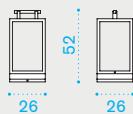

 → 3 |  → 1  H 40 D 18 L 23  → 4 Electrical information   IP44 LED 230 Vac 17W ENERGETIC CLASS: A

Table lamp

Rechargeable table lamp

-  CALATB48T5 Sepia black + pickled teak
-  CALATB43T5 Warmwhite + pickled teak
-  CALATRB48T5 Sepia black + pickled teak
-  CALATRB43T5 Warmwhite + pickled teak

 → 9 |  → 1  H 56 D 32 L 32  → 10 Table lamp: Electrical information   IP44 LED 230 Vac 17W ENERGETIC CLASS: A
 Rechargeable table lamp: Electrical information   IP44 LED n. 4 x 4W N. batteries: 2 x 12V 2Ah SSL / Max endurance with batteries: 10h / Recharging cycles 8h ENERGETIC CLASS: A