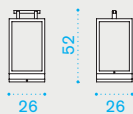

 → 3 |  → 1  H 40 D 18 L 23  → 4 Electrical information   IP44 LED 230 Vac 17W ENERGETIC CLASS: A

Table lamp

Rechargeable table lamp

-  CALATB48T5 Sepia black + pickled teak
-  CALATB43T5 Warmwhite + pickled teak
-  CALATRB48T5 Sepia black + pickled teak
-  CALATRB43T5 Warmwhite + pickled teak

 → 9 |  → 1  H 56 D 32 L 32  → 10 Table lamp: Electrical information   IP44 LED 230 Vac 17W ENERGETIC CLASS: A
 Rechargeable table lamp: Electrical information   IP44 LED n. 4 x 4W N. batteries: 2 x 12V 2Ah SSL / Max endurance with batteries: 10h / Recharging cycles 8h ENERGETIC CLASS: A