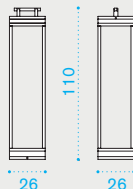

Bollard → 5 | → 1 H 95 D 12 L 12 → 6 Electrical information IP55 LED 230 Vac 17W ENERGETIC CLASS: A
XL floor lamp → 11,5 | → 1 H 117 D 38 L 38 → 13,5 Electrical information IP44 LED 230 Vac 17W ENERGETIC CLASS: A