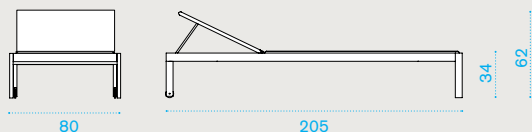

Item

Description

AAPLS43M3RTW Camping chic, white + turquoise

AACUPLPPVA Cushion (seat+back), lime

COVER307 Rain cover 81 x 82 h70

Square coffee table 50x50

Rectangular coffee table 100x70

AATCQB43M3 Camping chic, table, 50x50, white

AATCRB43M3 Camping chic, table, 100x70, white

COVER309 Rain cover 52 x 52 h40

COVER310 Rain cover 102 x 72 h40

50x50 → 8 | → 1 H 47 D 57 L 57 → 10 | 100x70 → 16 | → 1 H 47 D 77 L 106 → 21

Sunbed

AALEB43M3RTW Camping chic, white + turquoise

AACULEPPVA Mattress, lime

COVER315 Rain cover 207 x 82 h34

→ 35 → 1 H 22 D 85 L 210 → 43