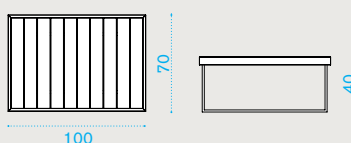

Item

Description

AAPLS43M3RTW Camping chic, white + turquoise

AACUPLPPVA Cushion (seat+back), lime

COVER307 Rain cover 81 x 82 h70

Square coffee table 50x50

Rectangular coffee table 100x70

AATCQB43M3 Camping chic, table, 50x50, white

AATCRB43M3 Camping chic, table, 100x70, white

COVER309 Rain cover 52 x 52 h40

COVER310 Rain cover 102 x 72 h40

50x50 → 8 | → 1 H 47 D 57 L 57 → 10 | 100x70 → 16 | → 1 H 47 D 77 L 106 → 21

Sunbed

AALEB43M3RTW Camping chic, white + turquoise