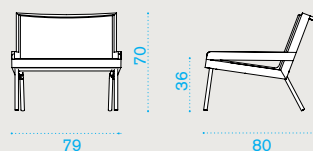

Allaperto Camping chic

design by Matteo Thun & Antonio Rodriguez

Material

Metal Warmwhite +
Mahogany Ostuni White +
Pvc rope Turquoise

Accessories

Polypropylene
Lime

Lounge armchair

→ 12 | → 2 H 120 D 90 L 90 → 44

Item

Description

AAPLS43M3RTW Camping chic, white + turquoise

AACUPLPPVA Cushion (seat+back), lime

COVER307 Rain cover 81 x 82 h70

Square coffee table 50x50

Rectangular coffee table 100x70

AATCQB43M3 Camping chic, table, 50x50, white

AATCRB43M3 Camping chic, table, 100x70, white

COVER309 Rain cover 52 x 52 h40

COVER310 Rain cover 102 x 72 h40

50x50 → 8 | → 1 H 47 D 57 L 57 → 10 | 100x70 → 16 | → 1 H 47 D 77 L 106 → 21

Sunbed

AALEB43M3RTW Camping chic, white + turquoise