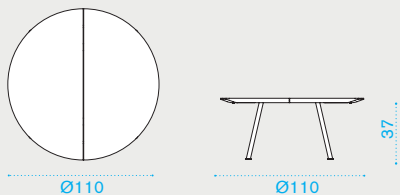

Coffee table Ø 110

→ 20 | → 1 H 43,5 D 114 L 114 → 25

- AGTCTB48T1   Sepia black + teak
- COVER314   Rain cover Ø 112 h37