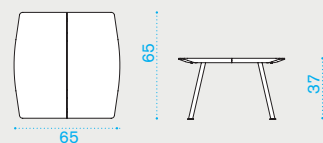

→ 9 | → 1 H 47 D 72 L 72 → 11

- AGTCQB48T1   Sepia black + teak
- COVER303   Rain cover 67 x 67 h37