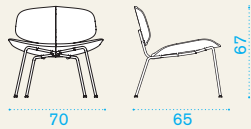

Agave — design by Mattia Albicini

Material

Metal Sepia Black +
Natural Teak

Fabrics

Acrylic Black Stone Acrylic Velvet Blue Acrylic Velvet Artic Grey PP Geometric Terra PP Geometric Marine

Lounge chair

→ 8,5 | → 2 H 102 D 78 L 75 → 20

Item	Description	Pack unit
------	-------------	-----------

- | | | |
|--|---|---|
| | AGPL00NT0 Chair, lounge, sepia black + teak | 2 |
| | AGPLCUTO30 Cushion, round, velvet blue | 1 |
| | AGPLCUTO34 Cushion, round, velvet artic grey | 1 |
| | AGPLCUTO35 Cushion, round, geometric terra | 1 |
| | AGPLCUTO36 Cushion, round, geometric marine | 1 |
| | AGPLCUSA30 Cushion, shaped, velvet blue | 1 |
| | AGPLCUSA34 Cushion, shaped, velvet artic grey | 1 |
| | AGPLCUSA35 Cushion, shaped, geometric terra | 1 |
| | AGPLCUSA36 Cushion, shaped, geometric marine | 1 |
| | AGPLCUSA28 Cushion, shaped, black stone | 1 |
| | COVER302 Rain cover 72 x 67 h67 | 1 |

Coffee table 65x65

→ 9 | → 1 H 40 D 67 L 67 → 12

- | | | |
|--|---|---|
| | AGTABANT0 Table, low, 65x65, sepia black + teak | 1 |
| | COVER303 Rain cover 67 x 67 h37 | 1 |

Coffee table Ø 110

→ 20 | → 1 H 40 D 112 L 112 → 25

- | | | |
|--|---|---|
| | AGTTBANTT Table, low, 110 Ø, sepia black + teak | 1 |
| | COVER314 Rain cover 112 x 112 h37 | 1 |

Dining chair

→ 13 | → 2 H 103 D 65 L 50 → 15

Item	Description	Pack unit
------	-------------	-----------