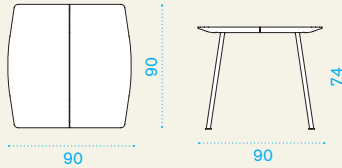

Coffee table 65x65

→ 9 | → 1 H 40 D 67 L 67 → 12

- | | | |
|--|---|---|
| | AGTABANT0 Table, low, 65x65, sepia black + teak | 1 |
| | COVER303 Rain cover 67 x 67 h37 | 1 |

Coffee table Ø 110

→ 20 | → 1 H 40 D 112 L 112 → 25

- | | | |
|--|---|---|
| | AGTTBANTT Table, low, 110 Ø, sepia black + teak | 1 |
| | COVER314 Rain cover 112 x 112 h37 | 1 |

Dining chair

→ 13 | → 2 H 103 D 65 L 50 → 15

Item	Description	Pack unit
------	-------------	-----------

→ 23 → 4 | → 1 H 20 D 92 L 92 → 26

	AGTQDINT0 Table, 90x90, sepia black + teak	1
--	--	---

	COVER304 Rain cover 92 x 92 h74	1
--	---------------------------------	---

Dining table Ø 110

→ 25 → 5 | → 1 H 20 D 112 L 112 → 28