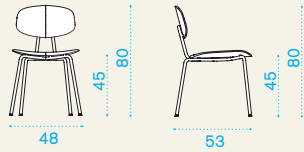

Item	Description	Pack unit
------	-------------	-----------

- | | | |
|--|---|---|
| | AGPL00NT0 Chair, lounge, sepia black + teak | 2 |
| | AGPLCUTO30 Cushion, round, velvet blue | 1 |
| | AGPLCUTO34 Cushion, round, velvet artic grey | 1 |
| | AGPLCUTO35 Cushion, round, geometric terra | 1 |
| | AGPLCUTO36 Cushion, round, geometric marine | 1 |
| | AGPLCUSA30 Cushion, shaped, velvet blue | 1 |
| | AGPLCUSA34 Cushion, shaped, velvet artic grey | 1 |
| | AGPLCUSA35 Cushion, shaped, geometric terra | 1 |
| | AGPLCUSA36 Cushion, shaped, geometric marine | 1 |
| | AGPLCUSA28 Cushion, shaped, black stone | 1 |
| | COVER302 Rain cover 72 x 67 h67 | 1 |

Coffee table 65x65

→ 9 | → 1 H 40 D 67 L 67 → 12

- | | | |
|--|---|---|
| | AGTABANT0 Table, low, 65x65, sepia black + teak | 1 |
| | COVER303 Rain cover 67 x 67 h37 | 1 |

Coffee table Ø 110

→ 20 | → 1 H 40 D 112 L 112 → 25

- | | | |
|--|---|---|
| | AGTTBANTT Table, low, 110 Ø, sepia black + teak | 1 |
| | COVER314 Rain cover 112 x 112 h37 | 1 |

Dining chair

→ 13 | → 2 H 103 D 65 L 50 → 15

Item	Description	Pack unit
------	-------------	-----------