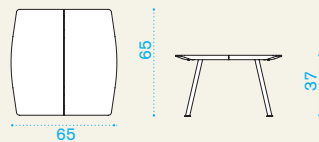

Agave — design by Mattia Albicini

Material

Metal Sepia Black +
Natural Teak

Fabrics

Acrylic Black Stone Acrylic Velvet Blue Acrylic Velvet Artic Grey PP Geometric Terra PP Geometric Marine

Lounge chair

→ 8,5 | → 2 H 102 D 78 L 75 → 20

Item	Description	Pack unit
------	-------------	-----------

- | | | |
|--|---|---|
| | AGPL00NT0 Chair, lounge, sepia black + teak | 2 |
| | AGPLCUTO30 Cushion, round, velvet blue | 1 |
| | AGPLCUTO34 Cushion, round, velvet artic grey | 1 |
| | AGPLCUTO35 Cushion, round, geometric terra | 1 |
| | AGPLCUTO36 Cushion, round, geometric marine | 1 |
| | AGPLCUSA30 Cushion, shaped, velvet blue | 1 |
| | AGPLCUSA34 Cushion, shaped, velvet artic grey | 1 |
| | AGPLCUSA35 Cushion, shaped, geometric terra | 1 |
| | AGPLCUSA36 Cushion, shaped, geometric marine | 1 |
| | AGPLCUSA28 Cushion, shaped, black stone | 1 |
| | COVER302 Rain cover 72 x 67 h67 | 1 |

Coffee table 65x65

→ 9 | → 1 H 40 D 67 L 67 → 12

- | | | |
|--|---|---|
| | AGTABANT0 Table, low, 65x65, sepia black + teak | 1 |
| | COVER303 Rain cover 67 x 67 h37 | 1 |

Coffee table Ø 110

→ 20 | → 1 H 40 D 112 L 112 → 25