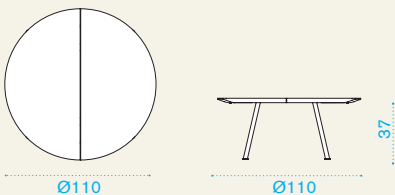

Item	Description	Pack unit
------	-------------	-----------

- | | | |
|--|---|---|
| | AGPL00NT0 Chair, lounge, sepia black + teak | 2 |
| | AGPLCUTO30 Cushion, round, velvet blue | 1 |
| | AGPLCUTO34 Cushion, round, velvet artic grey | 1 |
| | AGPLCUTO35 Cushion, round, geometric terra | 1 |
| | AGPLCUTO36 Cushion, round, geometric marine | 1 |
| | AGPLCUSA30 Cushion, shaped, velvet blue | 1 |
| | AGPLCUSA34 Cushion, shaped, velvet artic grey | 1 |
| | AGPLCUSA35 Cushion, shaped, geometric terra | 1 |
| | AGPLCUSA36 Cushion, shaped, geometric marine | 1 |
| | AGPLCUSA28 Cushion, shaped, black stone | 1 |
| | COVER302 Rain cover 72 x 67 h67 | 1 |

Coffee table 65x65

→ 9 | → 1 H 40 D 67 L 67 → 12

- | | | |
|--|---|---|
| | AGTABANT0 Table, low, 65x65, sepia black + teak | 1 |
| | COVER303 Rain cover 67 x 67 h37 | 1 |

Coffee table Ø 110

→ 20 | → 1 H 40 D 112 L 112 → 25