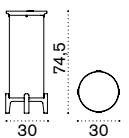

Description

Teak + frosted plexiglass

XL floor lamp

IP44 2700° K - 1650 LUMEN
LED 230 Vac 17W
ENERGETIC CLASS: A

  SKLAM2T1

Teak + frosted plexiglass

Outdoor Decor