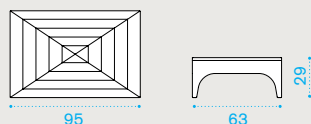

Lounge armchair

→ 24,5 | → 1 H 85 D 87 L 102 → 39,5

VIPLT1

Teak

- VICUPLAW25 Cushion (seat+back), nature white
- VICUPLAW24 Cushion (seat+back), nature grey
- VICUPLAW28 Cushion (seat+back), black stone
- VICUPLAW39 Cushion (seat+back), espresso
- VICUPLA29 Cushion (seat+back), cherry red
- VICUPLA27 Cushion (seat+back), narval blue
- COVER151 Rain cover 96 x 82 h70

Square coffee table 63x63

Rectangular coffee table 95x63

VITCQT1

Table, low, 63x63, teak

VITCRT1

Table, low, 95x63, teak

63x63 → 13 | → 1 H 32 D 70 L 70 → 18 | 95x63 → 18 | → 1 H 32 D 70 L 101 → 23