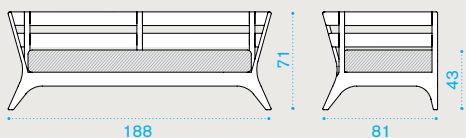

Acrylic Cherry Red

Acrylic Narval Blue

3 seater sofa

→ 40 | → 1 H 88 D 86 L 193 → 64,5

Item

VID3T1

Description

Teak

Square coffee table 63x63

Rectangular coffee table 95x63

VITCQT1

Table, low, 63x63, teak

VITCRT1

Table, low, 95x63, teak

63x63 → 13 | → 1 H 32 D 70 L 70 → 18 | 95x63 → 18 | → 1 H 32 D 70 L 101 → 23