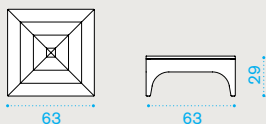

Lounge armchair

→ 24,5 | → 1 H 85 D 87 L 102 → 39,5

VIPLT1

Teak

- VICUPLAW25 Cushion (seat+back), nature white
- VICUPLAW24 Cushion (seat+back), nature grey
- VICUPLAW28 Cushion (seat+back), black stone
- VICUPLAW39 Cushion (seat+back), espresso
- VICUPLA29 Cushion (seat+back), cherry red
- VICUPLA27 Cushion (seat+back), narval blue
- COVER151 Rain cover 96 x 82 h70

Square coffee table 63x63

Rectangular coffee table 95x63

VITCQT1

Table, low, 63x63, teak

VITCRT1

Table, low, 95x63, teak

63x63 → 13 | → 1 H 32 D 70 L 70 → 18 | 95x63 → 18 | → 1 H 32 D 70 L 101 → 23