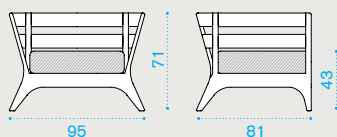

Acrylic Cherry Red

Acrylic Narval Blue

3 seater sofa

→ 40 | → 1 H 88 D 86 L 193 → 64,5

Item

VID3T1

Description

Teak

- VICUD3AW25 Cushion (seat+2 back), nature white
- VICUD3AW24 Cushion (seat+2 back), nature grey
- VICUD3AW28 Cushion (seat+2 back), black stone
- VICUD3AW39 Cushion (seat+2 back), espresso
- VICUD3A29 Cushion (seat+2 back), cherry red
- VICUD3A27 Cushion (seat+2 back), narval blue
- COVER150 Rain cover 189 x 82 h70

Lounge armchair

→ 24,5 | → 1 H 85 D 87 L 102 → 39,5

VIPLT1

Teak

- VICUPLAW25 Cushion (seat+back), nature white
- VICUPLAW24 Cushion (seat+back), nature grey
- VICUPLAW28 Cushion (seat+back), black stone
- VICUPLAW39 Cushion (seat+back), espresso
- VICUPLA29 Cushion (seat+back), cherry red
- VICUPLA27 Cushion (seat+back), narval blue
- COVER151 Rain cover 96 x 82 h70

Square coffee table 63x63

Rectangular coffee table 95x63

VITCQT1

Table, low, 63x63, teak

VITCRT1

Table, low, 95x63, teak

63x63 → 13 | → 1 H 32 D 70 L 70 → 18 | 95x63 → 18 | → 1 H 32 D 70 L 101 → 23